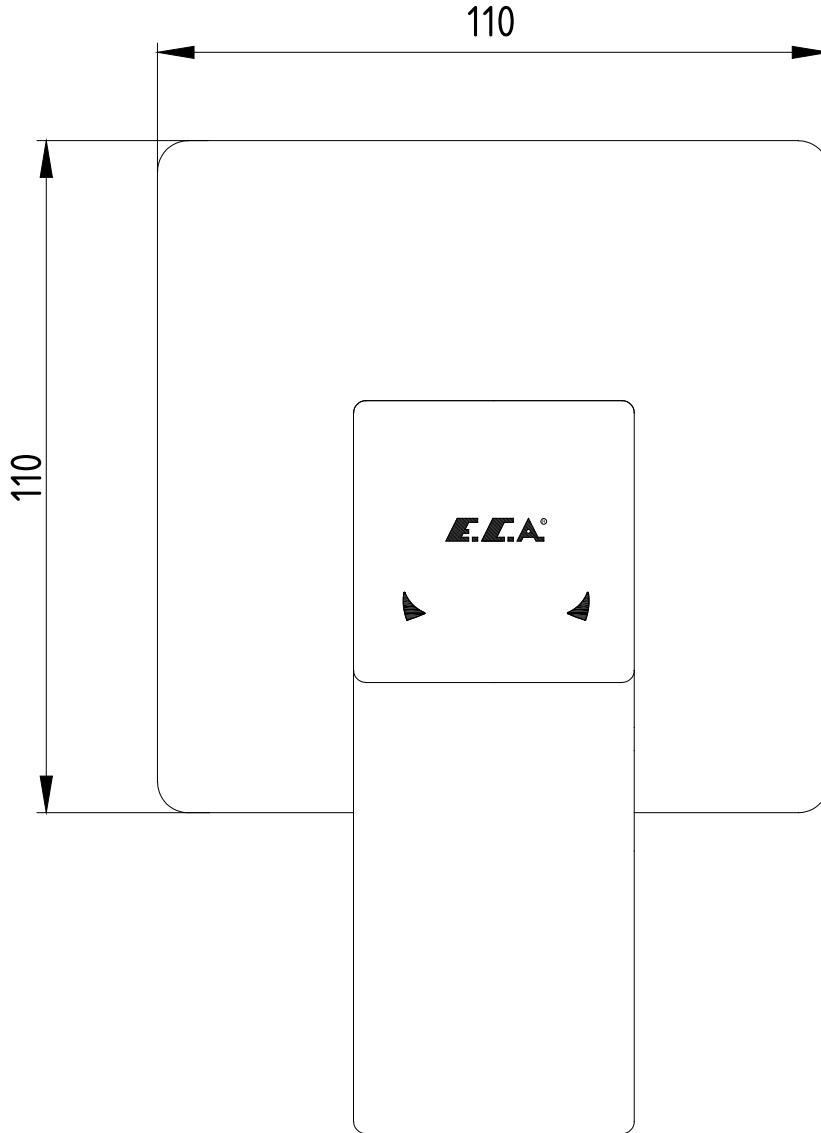

ANKASTRE BANYO/DUŐ BATARYALARI CONCEALED BATH/SHOWER MIXERS

E.C.A.®

Ürün Kodu : 102167117-K - CARO Ankaſtre Duő Bataryası Sıva Üſtü Grubu (**İhracat Kodu:** 102167117EX-K)

Product Code: 102167117-K - CARO Concealed Shower Mixer Surface Mounted Group (**Export Code:** 102167117EX-K)

*Localization product codes are available.

Mart 2020 / March 2020

www.eca.com.tr

E.C.A. önceden haber vermeksizin, ürünler ve ürünlerin teknik detaylarında deęişiklik yapma hakkını saklı tutar.

We reserve the right to alter product specification and colors and to make technical modifications without prior notice.

Elginkan