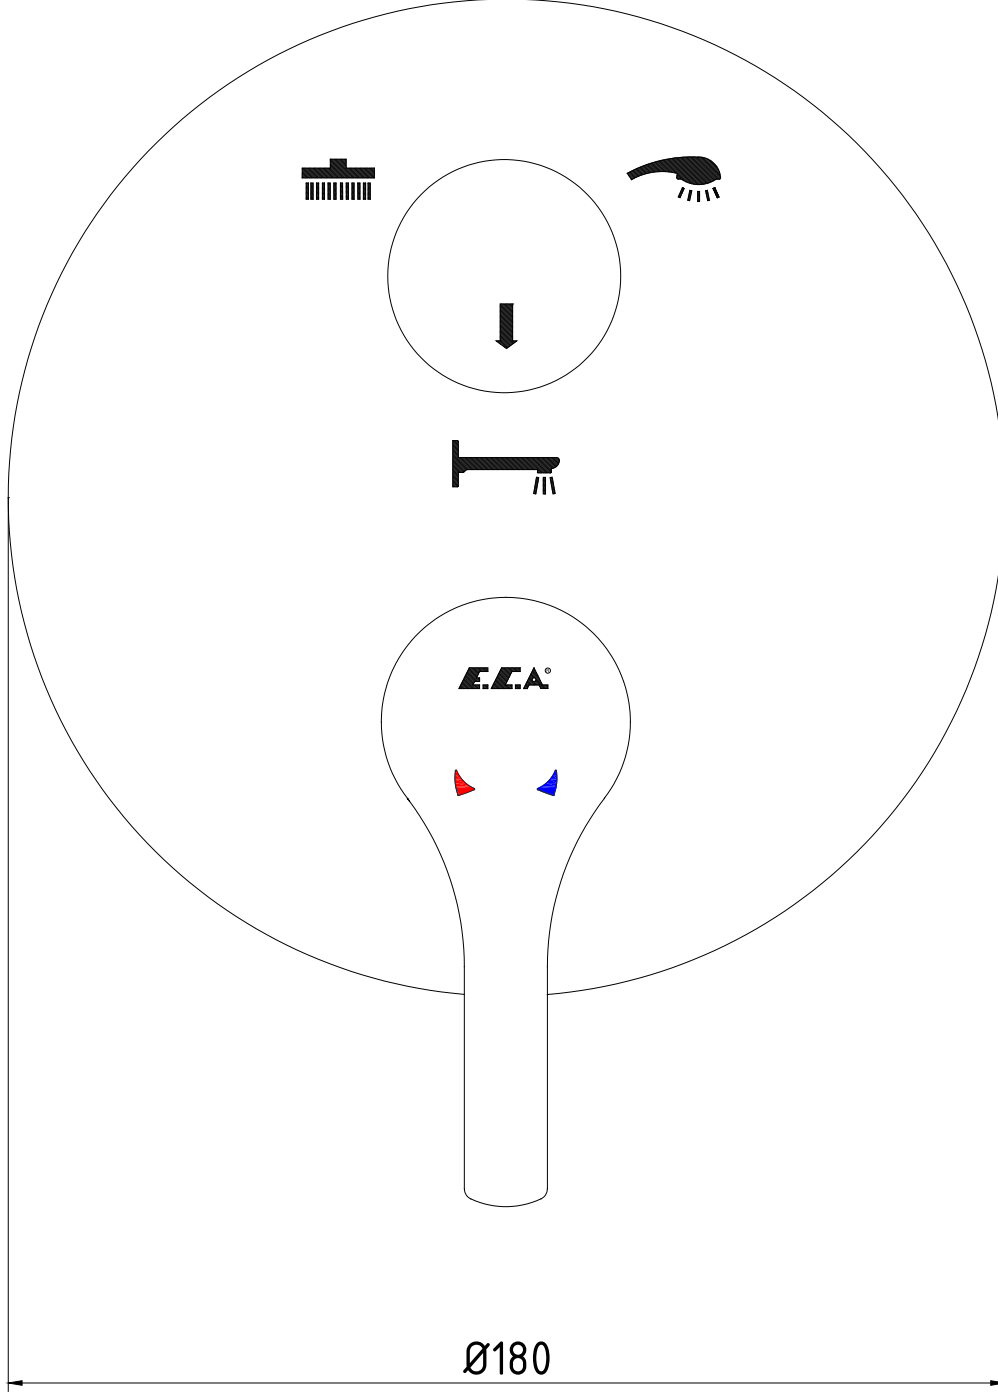

ANKASTRE BANYO/DUŐ BATARYALARI CONCEALED BATH/SHOWER MIXERS

E.C.A.®

Ürün Kodu : 102167310-Y - VERA Ankaſtre Banyo Bataryası Sıva Üſtü Grubu - 3 Yollu (**İhracat Kodu:** 102167310EX-Y)

Product Code: 102167310-Y - VERA Concealed Bath Mixer Surface Mounted Group - 3 Yollu (**Export Code:** 102167310EX-Y)

*Localization product codes are available.

Mart 2020 / March 2020

www.eca.com.tr

E.C.A. önceden haber vermeksizin, ürünler ve ürünlerin teknik detaylarında deęişiklik yapma hakkını saklı tutar.

We reserve the right to alter product specification and colors and to make technical modifications without prior notice.

Elginkan