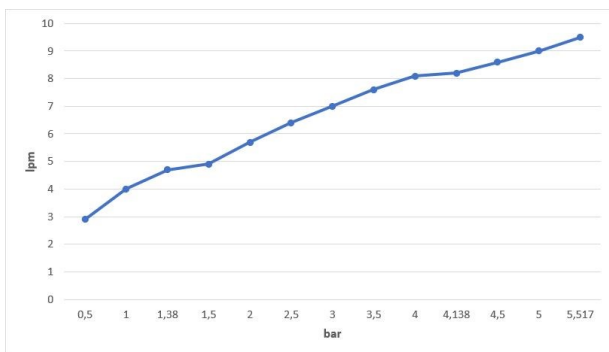

E.C.A. TOLOSA TALL TYPE BASIN MIXER

Flow Rate Chart

January 2021

We reserve the right to alter product specification and colors and to make technical modifications without prior notice.

www.ECA.com.tr