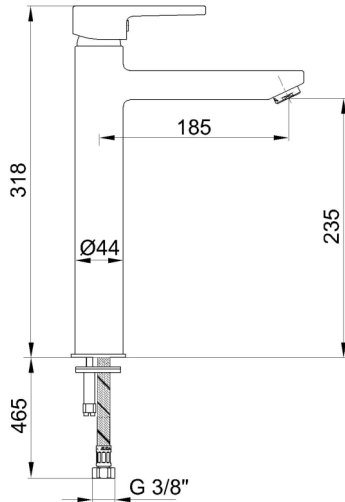

E.C.A. TOLOSA TALL TYPE BASIN MIXER

Flow Rate Chart

January 2021

We reserve the right to alter product specification and colors and to make technical modifications without prior notice.

www.ECA.com.tr