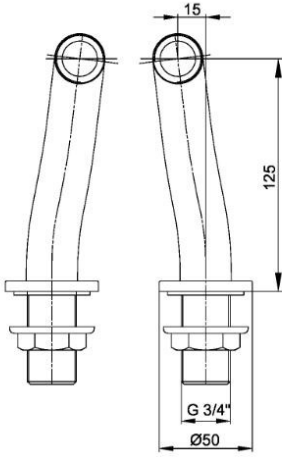

E.C.A. QUADRILLE BATH MIXER LEGS

Product Description

Product Number	102128038EX
Product Name	Bath Mixer Legs Medium (Pair)

Technical Specification

Min. Water Pressure	0,5 bar
Max. Water Pressure	10 bars
Recommended Water Pressure	3 bars
Inlet Water Temperature	5°C - 65°C
Supply Connection	G 3/4" Thread
Finishing	Chrome
Body Material	Brass