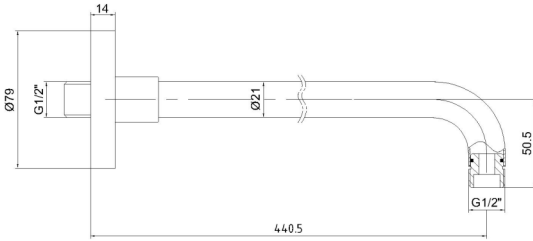

January 2021

We reserve the right to alter product specification and colors and to make technical modifications without prior notice.

www.ECA.com.tr