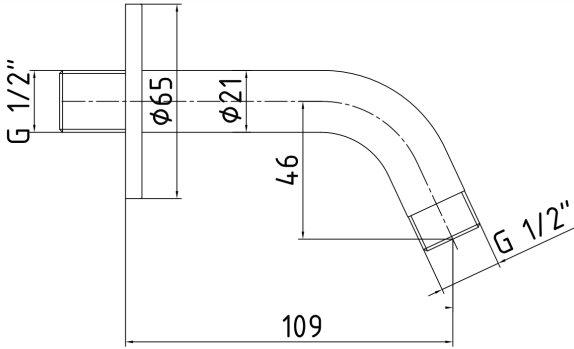

January 2021

We reserve the right to alter product specification and colors and to make technical modifications without prior notice.

www.ECA.com.tr