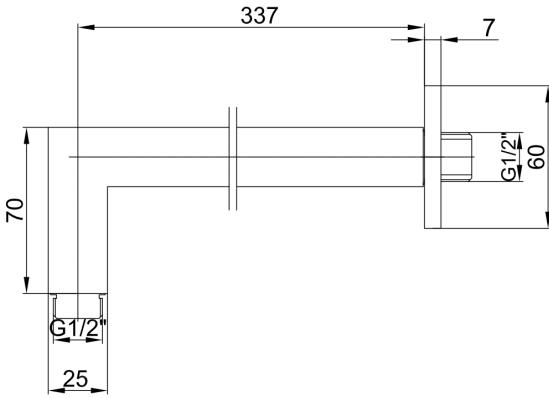

E.C.A. SHOWER HEAD ELBOW

Product Description

Product Number	102126699EX
Product Name	Wall Mounted Shower Head Elbow with Square Profile
EAN Barcode	8693261059621

Technical Specification

Min. Water Pressure	0,5 bar
Max. Water Pressure	10 bars
Recommended Water Pressure	3 bars
Inlet Water Temperature	5°C - 65°C
Supply Connection	G 1/2" Threads
Finishing	Chrome
Body Material	Brass