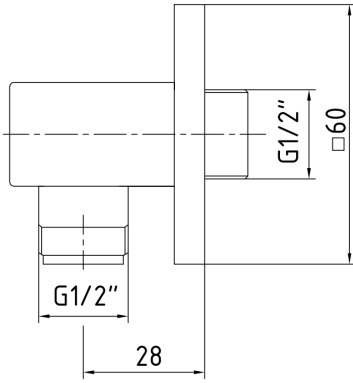

E.C.A. ELEA SHOWER OUTLET ELBOW

Product Description

| | |
|----------------|---------------------|
| Product Number | 102126388EX |
| Product Name | Shower Outlet Elbow |
| EAN Barcode | 8693261058129 |

Technical Specification

| | |
|----------------------------|---------------|
| Min. Water Pressure | 0,5 bar |
| Max. Water Pressure | 10 bars |
| Recommended Water Pressure | 3 bars |
| Inlet Water Temperature | 5°C - 65°C |
| Supply Connection | G 1/2" Thread |
| Shower Outlet Connection | G 1/2" Thread |
| Finishing | Chrome |
| Body Material | Brass |