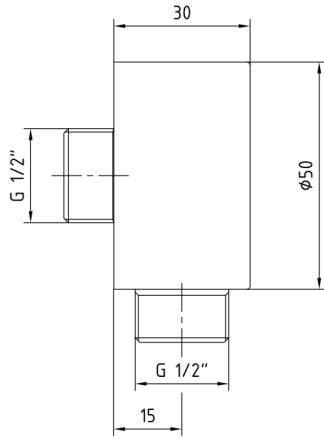

### Product Description

Product Number	102126634EX
Product Name	Shower Outlet Elbow
EAN Barcode	8693261058143

### Technical Specification

Min. Water Pressure	0,5 bar
Max. Water Pressure	10 bars
Recommended Water Pressure	3 bars
Inlet Water Temperature	5°C - 65°C
Supply Connection	G 1/2" Thread
Shower Outlet Connection	G 1/2" Thread
Finishing	Chrome
Body Material	Brass