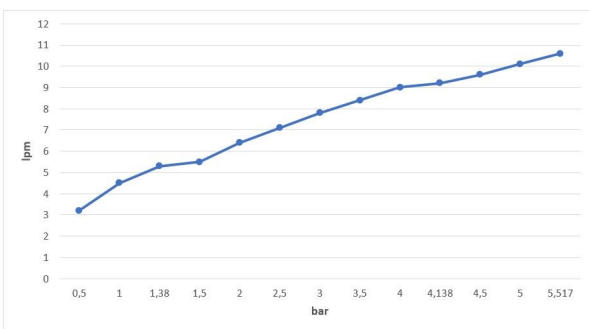

E.C.A. MYRA TOUCH BASIN MIXER

Product Description

Product Number	102188031HEX
Product Name	Basin Mixer without Waste Set
EAN Barcode	8693261069101

Technical Specification

Aerator	Neoperl Caché
Cartridge Type	Ø35 mm Ceramic Cartridge
Min. Water Pressure	0,5 bar
Max. Water Pressure	10 bars
Recommended Water Pressure	3 bars
Nominal Flow Rate @3bars	7,8 l/m
Inlet Water Temperature	5°C - 65°C
Supply Connection	400 mm G 3/8" Flexible Connection Hoses
Supply Power	4xAA 1,5V Lithium Batteries
Finishing	Chrome with Hygiene Plating
Body Material	Brass

Product Variants

102188031HSTEX	Basin Mixer Water Saving 5 l/m
102188031Hxx	xx Localization Product Number

Flow Rate Chart

Design Awards

January 2021

We reserve the right to alter product specification and colors and to make technical modifications without prior notice.