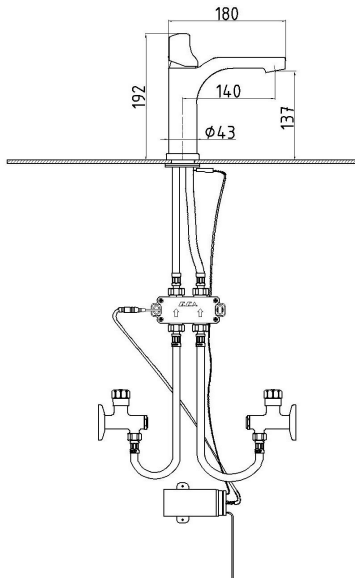

E.C.A. MYRA TOUCH BASIN MIXER

Product Description

Product Number	102188031HEX
Product Name	Basin Mixer without Waste Set
EAN Barcode	8693261069101

Technical Specification

Aerator	Neoperl Caché
Cartridge Type	Ø35 mm Ceramic Cartridge
Min. Water Pressure	0,5 bar
Max. Water Pressure	10 bars
Recommended Water Pressure	3 bars
Nominal Flow Rate @3bars	7,8 l/m
Inlet Water Temperature	5°C - 65°C
Supply Connection	400 mm G 3/8" Flexible Connection Hoses
Supply Power	4xAA 1,5V Lithium Batteries
Finishing	Chrome with Hygiene Plating
Body Material	Brass

Product Variants

102188031HSTEX	Basin Mixer Water Saving 5 l/m
102188031Hxx	xx Localization Product Number

Flow Rate Chart

Design Awards

January 2021

We reserve the right to alter product specification and colors and to make technical modifications without prior notice.