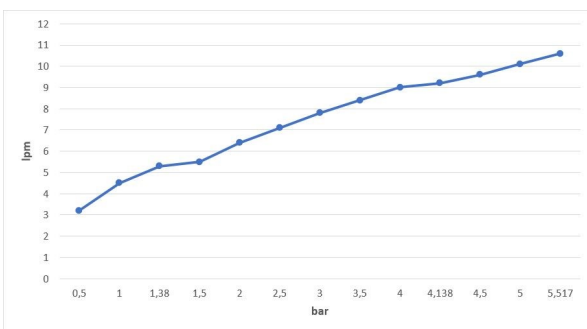

E.C.A. MYRA TOUCH TALL TYPE BASIN MIXER

Product Description

Product Number	102188030HEX
Product Name	Basin Mixer without Waste Set
EAN Barcode	8693261069088

Technical Specification

Aerator	Neoperl Caché
Cartridge Type	Ø35 mm Ceramic Cartridge
Min. Water Pressure	0,5 bar
Max. Water Pressure	10 bars
Recommended Water Pressure	3 bars
Nominal Flow Rate @3bars	7,8 l/m
Inlet Water Temperature	5°C - 65°C
Supply Connection	400 mm G 3/8" Flexible Connection Hoses
Supply Power	4xAA 1,5V Lithium Batteries
Finishing	Chrome with Hygiene Plating
Body Material	Brass

Product Variants

102188030HSTEX	Basin Mixer Water Saving 5 l/m
102188030Hxx	xx Localization Product Number

Flow Rate Chart

Design Awards

January 2021

We reserve the right to alter product specification and colors and to make technical modifications without prior notice.