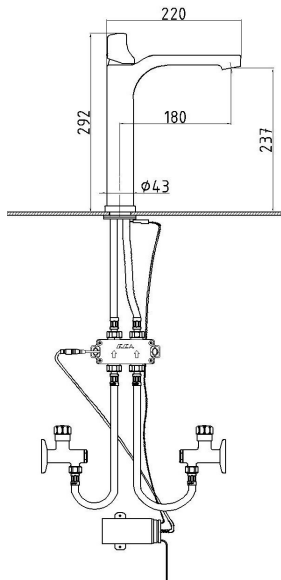

E.C.A. MYRA TOUCH TALL TYPE BASIN MIXER

Product Description

Product Number	102188030HEX
Product Name	Basin Mixer without Waste Set
EAN Barcode	8693261069088

Technical Specification

Aerator	Neoperl Caché
Cartridge Type	Ø35 mm Ceramic Cartridge
Min. Water Pressure	0,5 bar
Max. Water Pressure	10 bars
Recommended Water Pressure	3 bars
Nominal Flow Rate @3bars	7,8 l/m
Inlet Water Temperature	5°C - 65°C
Supply Connection	400 mm G 3/8" Flexible Connection Hoses
Supply Power	4xAA 1,5V Lithium Batteries
Finishing	Chrome with Hygiene Plating
Body Material	Brass

Product Variants

102188030HSTEX	Basin Mixer Water Saving 5 l/m
102188030Hxx	xx Localization Product Number

Flow Rate Chart

Design Awards

January 2021

We reserve the right to alter product specification and colors and to make technical modifications without prior notice.