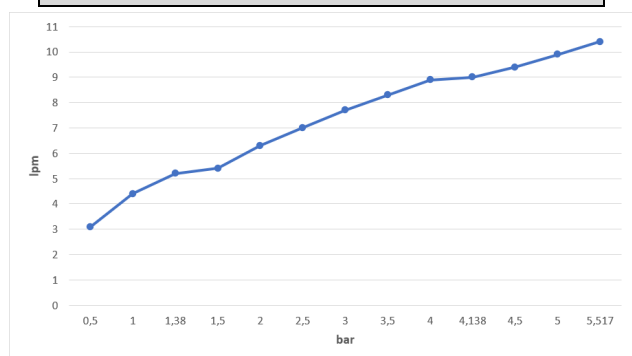

E.C.A. MYRA SHOWER HEAD

Product Description

Product Number	102145034EX
Product Name	Wall Mounted Shower Head
EAN Barcode	8693261058266

Technical Specification

Head Sizes of Shower Head	Ø255 mm
Flow Regime	Single Flow Type
Min. Water Pressure	0,5 bar
Max. Water Pressure	10 bars
Recommended Water Pressure	3 bars
Nominal Flow Rate @3bars	7,7 l/m
Inlet Water Temperature	5°C - 65°C
Supply Connection	G 1/2" Thread
Finishing	Chrome
Body Material	Metal Alloy & Plastic

Color Options

102145034C1EX	Matt Black
102845034EX	Gold Effect

Product Variants

102145034xx	xx Localization Product Number
-------------	--------------------------------

Flow Rate Chart

January 2021

We reserve the right to alter product specification and colors and to make technical modifications without prior notice.