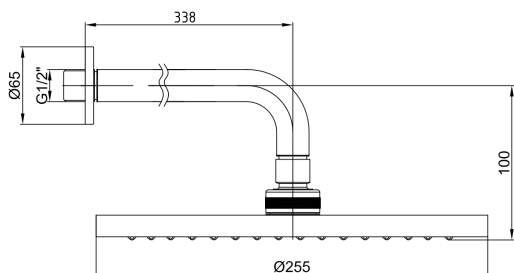

E.C.A. MYRA SHOWER HEAD

Product Description

Product Number	102145034EX
Product Name	Wall Mounted Shower Head
EAN Barcode	8693261058266

Technical Specification

Head Sizes of Shower Head	Ø255 mm
Flow Regime	Single Flow Type
Min. Water Pressure	0,5 bar
Max. Water Pressure	10 bars
Recommended Water Pressure	3 bars
Nominal Flow Rate @3bars	7,7 l/m
Inlet Water Temperature	5°C - 65°C
Supply Connection	G 1/2" Thread
Finishing	Chrome
Body Material	Metal Alloy & Plastic

Color Options

102145034C1EX	Matt Black
102845034EX	Gold Effect

Product Variants

102145034xx	xx Localization Product Number
-------------	--------------------------------

Flow Rate Chart

January 2021

We reserve the right to alter product specification and colors and to make technical modifications without prior notice.