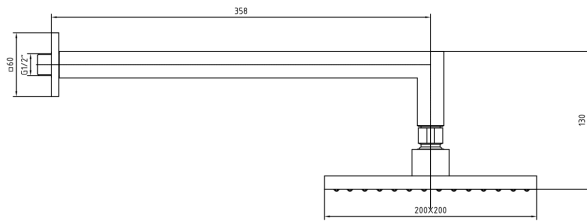

## E.C.A. TIERA SHOWER HEAD

### Product Description

Product Number	102145031EX
Product Name	Wall Mounted Shower Head
EAN Barcode	8693261058204

### Technical Specification

Head Sizes of Shower Head	200x200 mm
Flow Regime	Single Flow Type
Min. Water Pressure	0,5 bar
Max. Water Pressure	10 bars
Recommended Water Pressure	3 bars
Nominal Flow Rate @3bars	7 l/m
Inlet Water Temperature	5°C - 65°C
Supply Connection	G 1/2" Thread
Finishing	Chrome
Body Material	Metal Alloy & Plastic