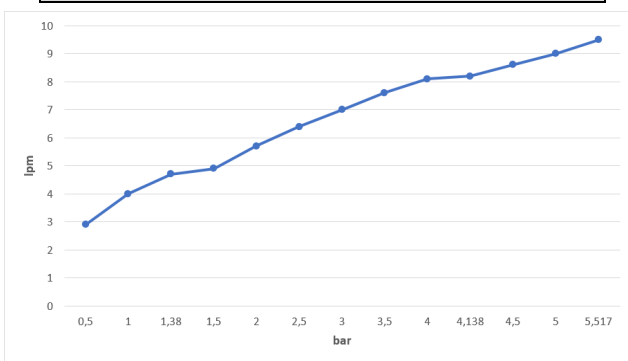

Flow Rate Chart

January 2021

We reserve the right to alter product specification and colors and to make technical modifications without prior notice.

www.ECA.com.tr