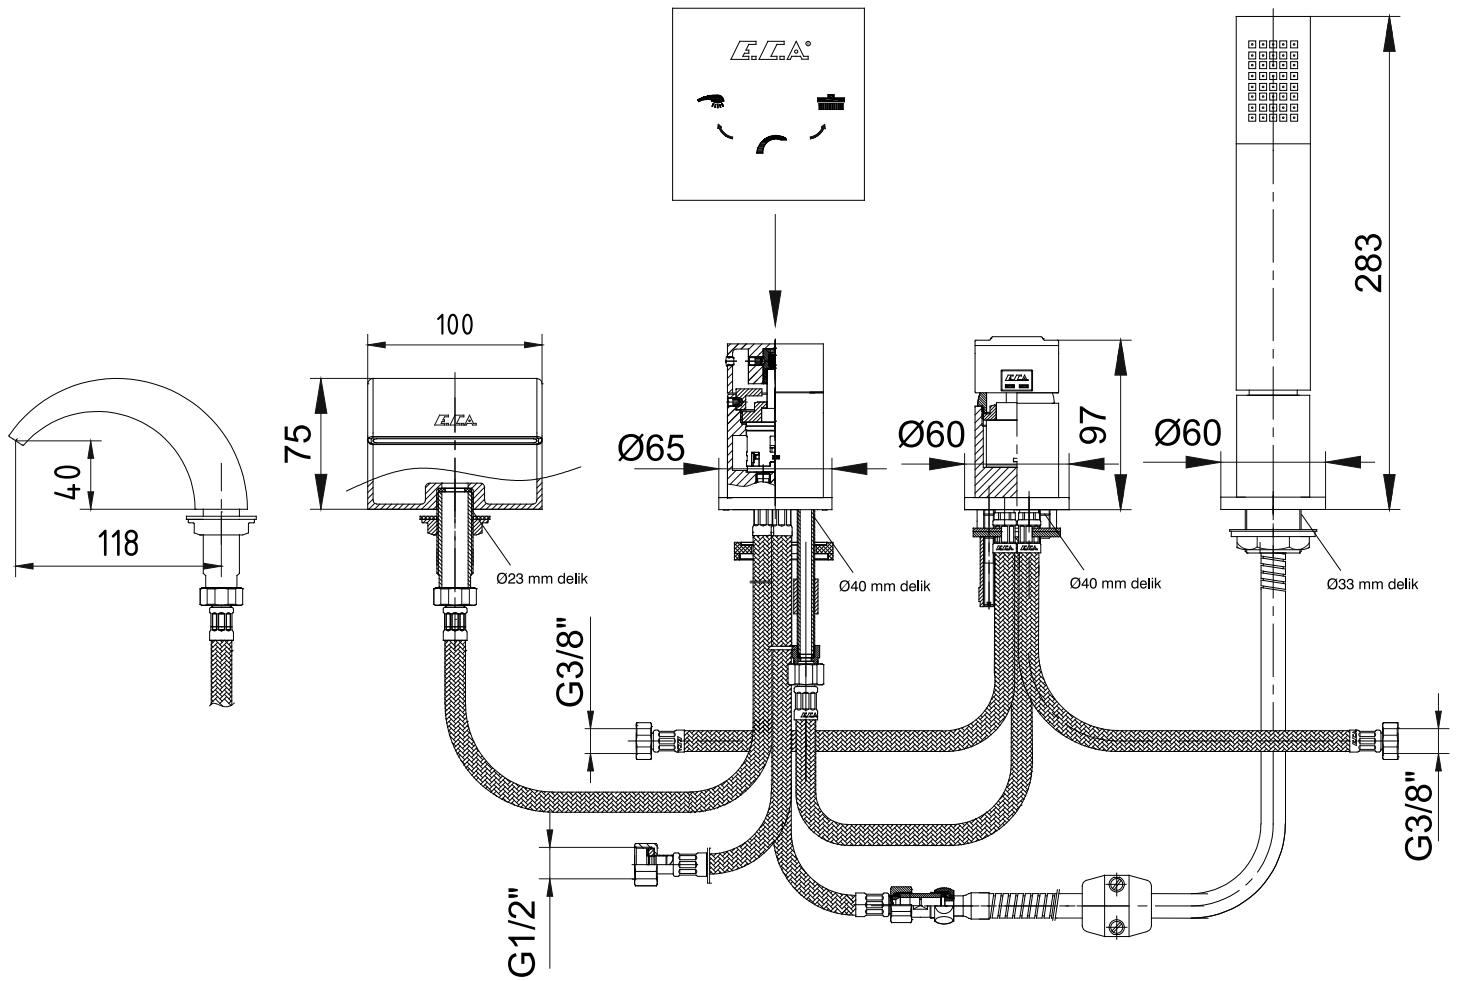

KÜVET BATARYALARI BATHTUB MIXERS

E.C.A.®

İhracat Kodu : 102153003EX - ELEA Ankastrre Kuvet Bataryası

Export Code : 102153003EX - ELEA Concealed Bathtub Mixer

*This product is for export sales only.

Nisan 2021 / April 2021