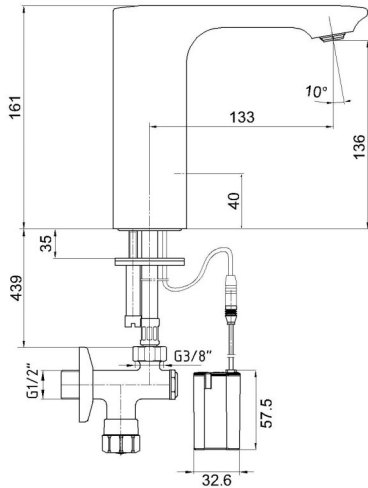

## E.C.A. COMPACT INFRARED BASIN TAP

Product Description	
Product Number	108108038EX
Product Name	Battery Operated Basin Tap
EAN Barcode	8693261036820

Technical Specification	
Aerator	Neoperl Slim Air
Cartridge Type	Solenoid Valve – 6V
Min. Water Pressure	0,5 bar
Max. Water Pressure	10 bars
Recommended Water Pressure	3 bars
Nominal Flow Rate @3bars	5 l/m
Inlet Water Temperature	5°C - 65°C
Supply Connection	450 mm G 3/8" Flexible Connection Hose
Supply Power	4xAA 1,5V Lithium Batteries
Finishing	Chrome
Body Material	Brass

Product Variants	
108108038STEX	Basin Tap Water Saving 1,3 l/m
108108043EX	Mains Operated Basin Tap
108108038xx	xx Localization Product Number

**Flow Rate Chart**

January 2021

We reserve the right to alter product specification and colors and to make technical modifications without prior notice.