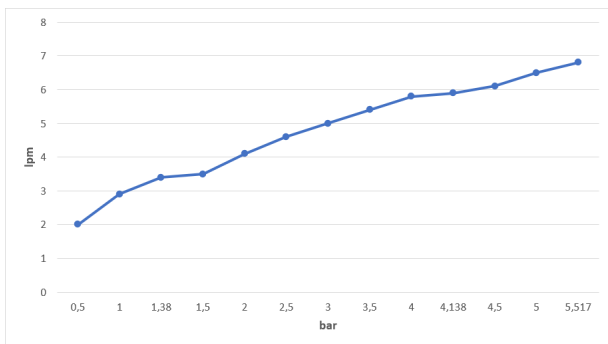

## E.C.A. COMPACT INFRARED BASIN TAP

Product Description	
Product Number	108108038EX
Product Name	Battery Operated Basin Tap
EAN Barcode	8693261036820

Technical Specification	
Aerator	Neoperl Slim Air
Cartridge Type	Solenoid Valve – 6V
Min. Water Pressure	0,5 bar
Max. Water Pressure	10 bars
Recommended Water Pressure	3 bars
Nominal Flow Rate @3bars	5 l/m
Inlet Water Temperature	5°C - 65°C
Supply Connection	450 mm G 3/8" Flexible Connection Hose
Supply Power	4xAA 1,5V Lithium Batteries
Finishing	Chrome
Body Material	Brass

Product Variants	
108108038STEX	Basin Tap Water Saving 1,3 l/m
108108043EX	Mains Operated Basin Tap
108108038xx	xx Localization Product Number

**Flow Rate Chart**

January 2021

We reserve the right to alter product specification and colors and to make technical modifications without prior notice.