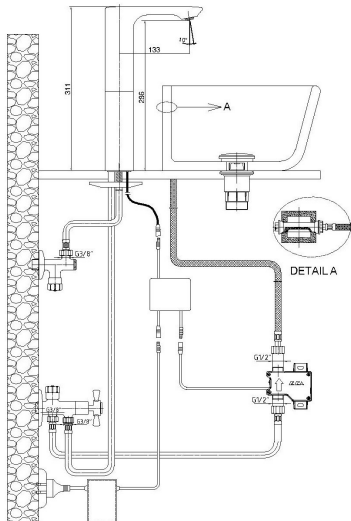

E.C.A. EASY-WASH INFRARED TALL TYPE BASIN MIXER

Product Description	
Product Number	102199270HEX
Product Name	Mains Operated Basin Mixer with Waste Set
EAN Barcode	8693261069224

Technical Specification	
Aerator	Neoperl Slim Air
Cartridge Types	Adjusting Shaft for Temperature Control
	Solenoid Valve - 6V for On/Off Control
Min. Water Pressure	0,5 bar
Max. Water Pressure	10 bars
Recommended Water Pressure	3 bars
Nominal Flow Rate @3bars	5 l/m
Inlet Water Temperature	5°C - 65°C
Supply Connection	700 mm G 3/8" Flexible Connection Hoses
Supply Power	Adapter 220/6V
Finishing	Chrome with Hygiene Plating
Body Material	Brass

Product Variants	
102199270HEX	Basin Mixer with Metal Click/Clack Waste Set
102199270Hxx	xx Localization Product Number

Flow Rate Chart

January 2021

We reserve the right to alter product specification and colors and to make technical modifications without prior notice.