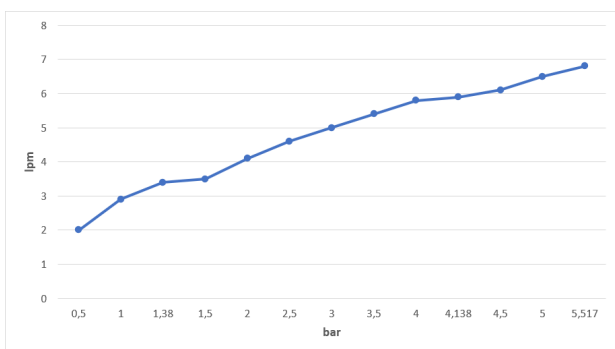

E.C.A. EASY-WASH INFRARED TALL TYPE BASIN MIXER

Product Description	
Product Number	102199270HEX
Product Name	Mains Operated Basin Mixer with Waste Set
EAN Barcode	8693261069224

Technical Specification	
Aerator	Neoperl Slim Air
Cartridge Types	Adjusting Shaft for Temperature Control
	Solenoid Valve - 6V for On/Off Control
Min. Water Pressure	0,5 bar
Max. Water Pressure	10 bars
Recommended Water Pressure	3 bars
Nominal Flow Rate @3bars	5 l/m
Inlet Water Temperature	5°C - 65°C
Supply Connection	700 mm G 3/8" Flexible Connection Hoses
Supply Power	Adapter 220/6V
Finishing	Chrome with Hygiene Plating
Body Material	Brass

Product Variants	
102199270HEX	Basin Mixer with Metal Click/Clack Waste Set
102199270Hxx	xx Localization Product Number

Flow Rate Chart

January 2021

We reserve the right to alter product specification and colors and to make technical modifications without prior notice.