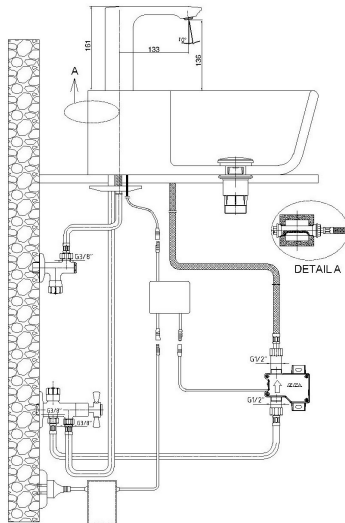

E.C.A. EASY-WASH INFRARED BASIN MIXER

Product Description

Product Number	102199271HEX
Product Name	Mains Operated Basin Mixer with Waste Set
EAN Barcode	8693261069248

Technical Specification

Aerator	Neoperl Slim Air
Cartridge Types	Adjusting Shaft for Temperature Control Solenoid Valve - 6V for On/Off Control
Min. Water Pressure	0,5 bar
Max. Water Pressure	10 bars
Recommended Water Pressure	3 bars
Nominal Flow Rate @3bars	5 l/m
Inlet Water Temperature	5°C - 65°C
Supply Connection	450 mm G 3/8" Flexible Connection Hoses
Supply Power	Adapter 220/6V
Finishing	Chrome with Hygiene Plating
Body Material	Brass

Product Variants

102199271HEX	Basin Mixer with Metal Click/Clack Waste Set
102199271Hxx	xx Localization Product Number

Flow Rate Chart

January 2021

We reserve the right to alter product specification and colors and to make technical modifications without prior notice.