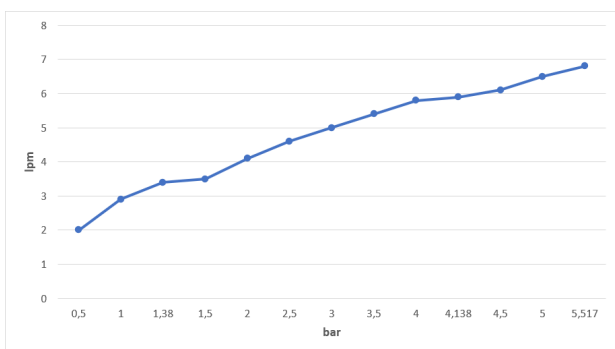

E.C.A. EASY-WASH INFRARED BASIN MIXER

Product Description

Product Number	102199271HEX
Product Name	Mains Operated Basin Mixer with Waste Set
EAN Barcode	8693261069248

Technical Specification

Aerator	Neoperl Slim Air
Cartridge Types	Adjusting Shaft for Temperature Control Solenoid Valve - 6V for On/Off Control
Min. Water Pressure	0,5 bar
Max. Water Pressure	10 bars
Recommended Water Pressure	3 bars
Nominal Flow Rate @3bars	5 l/m
Inlet Water Temperature	5°C - 65°C
Supply Connection	450 mm G 3/8" Flexible Connection Hoses
Supply Power	Adapter 220/6V
Finishing	Chrome with Hygiene Plating
Body Material	Brass

Product Variants

102199271HEX	Basin Mixer with Metal Click/Clack Waste Set
102199271Hxx	xx Localization Product Number

Flow Rate Chart

January 2021

We reserve the right to alter product specification and colors and to make technical modifications without prior notice.