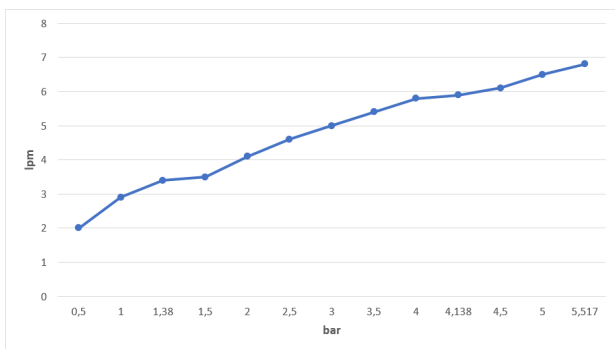

E.C.A. EASY-WASH INFRARED BASIN MIXER

Product Description

Product Number	102199272HEX
Product Name	Mains Operated Basin Mixer with Waste Set
EAN Barcode	8693261069262

Technical Specification

Aerator	Neoperl Slim Air
Cartridge Types	Adjusting Shaft for Temperature Control Solenoid Valve - 6V for On/Off Control
Min. Water Pressure	0,5 bar
Max. Water Pressure	10 bars
Recommended Water Pressure	3 bars
Nominal Flow Rate @3bars	5 l/m
Inlet Water Temperature	5°C - 65°C
Supply Connection	450 mm G 3/8" Flexible Connection Hoses
Supply Power	Adapter 220/6V
Finishing	Chrome with Hygiene Plating
Body Material	Brass

Product Variants

102199272HEX	Basin Mixer with Metal Click/Click Waste Set
102199272Hxx	xx Localization Product Number

Flow Rate Chart

Design Awards

January 2021

We reserve the right to alter product specification and colors and to make technical modifications without prior notice.