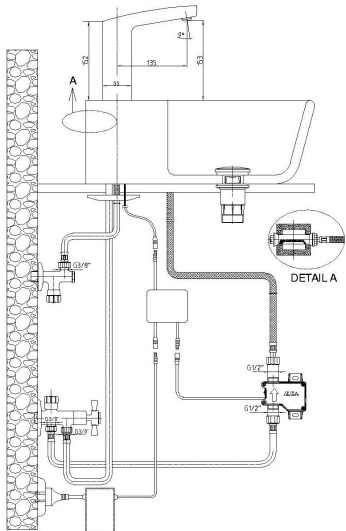

E.C.A. EASY-WASH INFRARED BASIN MIXER

Product Description

Product Number	102199272HEX
Product Name	Mains Operated Basin Mixer with Waste Set
EAN Barcode	8693261069262

Technical Specification

Aerator	Neoperl Slim Air
Cartridge Types	Adjusting Shaft for Temperature Control Solenoid Valve - 6V for On/Off Control
Min. Water Pressure	0,5 bar
Max. Water Pressure	10 bars
Recommended Water Pressure	3 bars
Nominal Flow Rate @3bars	5 l/m
Inlet Water Temperature	5°C - 65°C
Supply Connection	450 mm G 3/8" Flexible Connection Hoses
Supply Power	Adapter 220/6V
Finishing	Chrome with Hygiene Plating
Body Material	Brass

Product Variants

102199272HEX	Basin Mixer with Metal Click/Click Waste Set
102199272Hxx	xx Localization Product Number

Flow Rate Chart

Design Awards

January 2021

We reserve the right to alter product specification and colors and to make technical modifications without prior notice.