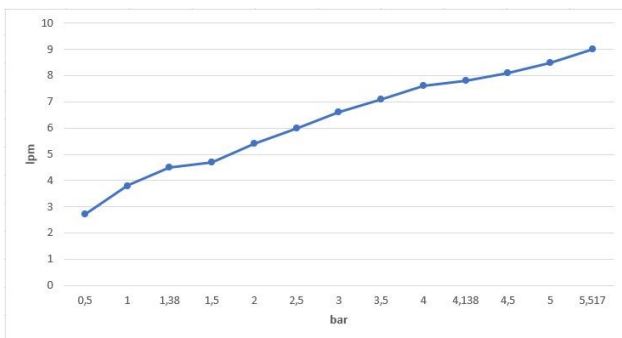

## E.C.A. ICON TALL TYPE BASIN MIXER

Product Description	
Product Number	102188044HEX
Product Name	Basin Mixer without Waste Set
EAN Barcode	8693261069149

Technical Specification	
Aerator	Neoperl Slim Air HC
Cartridge Type	Ø25 mm Ceramic Cartridge
Min. Water Pressure	0,5 bar
Max. Water Pressure	10 bars
Recommended Water Pressure	3 bars
Nominal Flow Rate @3bars	6,6 l/m
Inlet Water Temperature	5°C - 65°C
Supply Connection	600 mm G 3/8" Flexible Connection Hoses
Finishing	Chrome with Hygiene Plating
Body Material	Brass

Product Variants	
102188044HSTEX	Basin Mixer Water Saving 5 l/m
102188044Hxx	xx Localization Product Number

### Flow Rate Chart