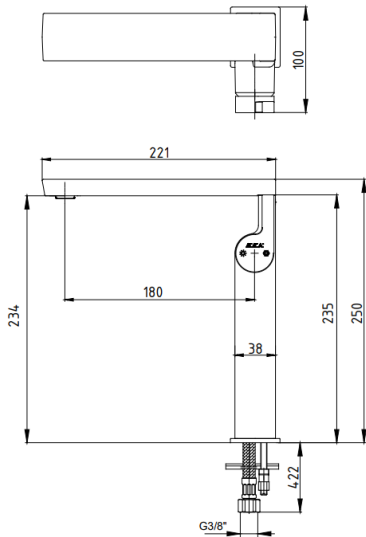

## E.C.A. ICON TALL TYPE BASIN MIXER

Product Description	
Product Number	102188044HEX
Product Name	Basin Mixer without Waste Set
EAN Barcode	8693261069149

Technical Specification	
Aerator	Neoperl Slim Air HC
Cartridge Type	Ø25 mm Ceramic Cartridge
Min. Water Pressure	0,5 bar
Max. Water Pressure	10 bars
Recommended Water Pressure	3 bars
Nominal Flow Rate @3bars	6,6 l/m
Inlet Water Temperature	5°C - 65°C
Supply Connection	600 mm G 3/8" Flexible Connection Hoses
Finishing	Chrome with Hygiene Plating
Body Material	Brass

Product Variants	
102188044HSTEX	Basin Mixer Water Saving 5 l/m
102188044Hxx	xx Localization Product Number

### Flow Rate Chart