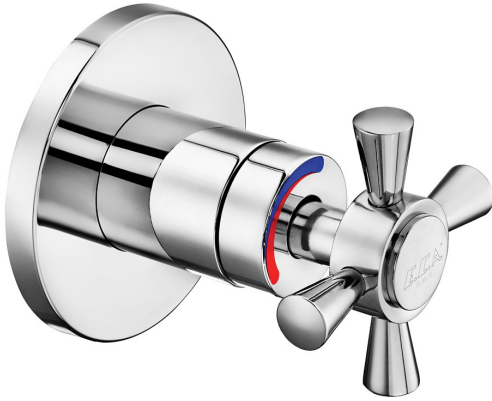

E.C.A. WASH-UP MIXER FOR CLOSET

Product Description	
Product Number	402111031HEX
Product Name	Wash-Up Mixer for Closet
EAN Barcode	8693261058488

Technical Specification	
Cartridge Type	Ø28 mm Ceramic Cartridge
Min. Water Pressure	0,5 bar
Max. Water Pressure	10 bars
Recommended Water Pressure	3 bars
Inlet Water Temperature	5°C - 65°C
Supply Connection	G 1/2" Threads
Finishing	Chrome with Hygiene Plating
Body Material	Brass