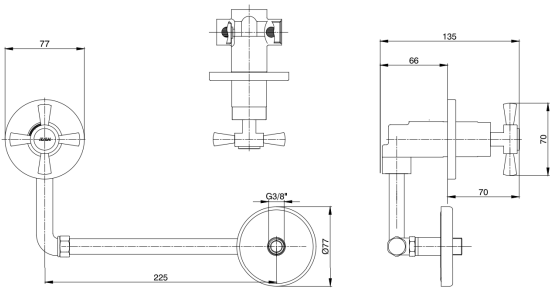

January 2021

We reserve the right to alter product specification and colors and to make technical modifications without prior notice.

www.ECA.com.tr