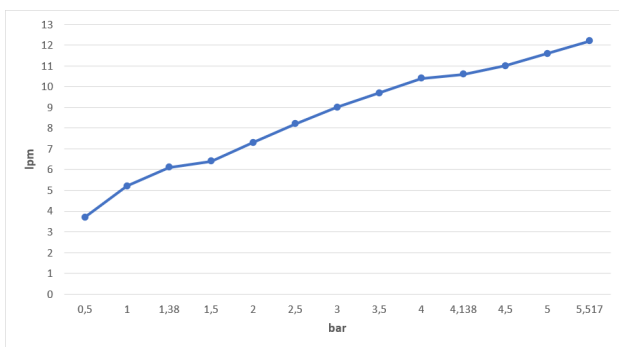

Flow Rate Chart

January 2021

We reserve the right to alter product specification and colors and to make technical modifications without prior notice.

www.ECA.com.tr