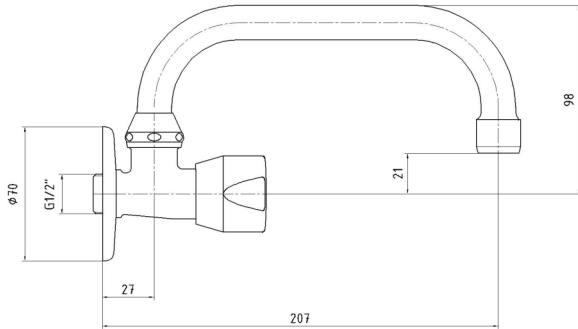

### Product Description

Product Number	102107185EX
Product Name	Wall Mounted Sink Tap
EAN Barcode	8693261064267

### Technical Specification

Aerator	Neoperl Perlator HC
Cartridge Type	G 1/2" Standard Headwork Group
Min. Water Pressure	0,5 bar
Max. Water Pressure	10 bars
Recommended Water Pressure	3 bars
Nominal Flow Rate @3bars	9 l/m
Inlet Water Temperature	5°C - 65°C
Supply Connection	G 1/2" Thread
Finishing	Chrome
Body Material	Brass