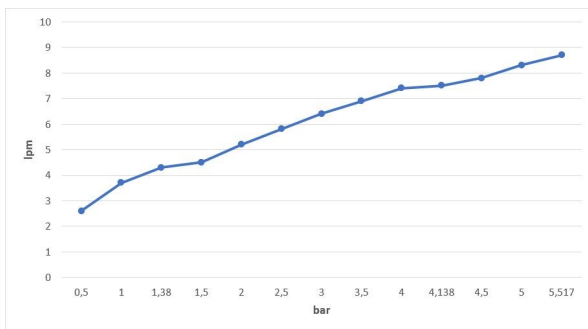

## E.C.A. PURITY TALL TYPE BASIN MIXER

Product Description	
Product Number	102188046HEX
Product Name	Basin Mixer without Waste Set
EAN Barcode	8693261069163

Technical Specification	
Aerator	Neoperl HC
Cartridge Type	Ø25 mm Ceramic Cartridge
Min. Water Pressure	0,5 bar
Max. Water Pressure	10 bars
Recommended Water Pressure	3 bars
Nominal Flow Rate @3bars	6,4 l/m
Inlet Water Temperature	5°C - 65°C
Supply Connection	600 mm G 3/8" Flexible Connection Hoses
Finishing	Chrome with Hygiene Plating
Body Material	Brass

Product Variants	
102188046HSTEX	Basin Mixer Water Saving 5 l/m
102188105HEX	Basin Mixer with Metal Pop-Up Waste Set
102188046Hxx	xx Localization Product Number

### Flow Rate Chart