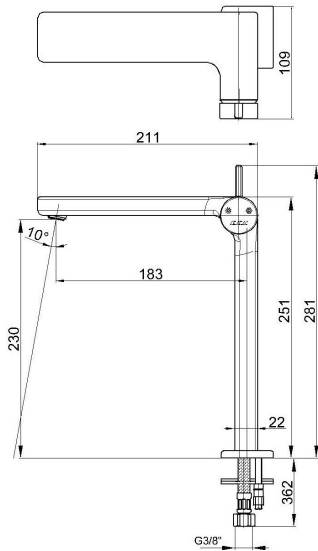

## E.C.A. PURITY TALL TYPE BASIN MIXER

Product Description	
Product Number	102188046HEX
Product Name	Basin Mixer without Waste Set
EAN Barcode	8693261069163

Technical Specification	
Aerator	Neoperl HC
Cartridge Type	Ø25 mm Ceramic Cartridge
Min. Water Pressure	0,5 bar
Max. Water Pressure	10 bars
Recommended Water Pressure	3 bars
Nominal Flow Rate @3bars	6,4 l/m
Inlet Water Temperature	5°C - 65°C
Supply Connection	600 mm G 3/8" Flexible Connection Hoses
Finishing	Chrome with Hygiene Plating
Body Material	Brass

Product Variants	
102188046HSTEX	Basin Mixer Water Saving 5 l/m
102188105HEX	Basin Mixer with Metal Pop-Up Waste Set
102188046Hxx	xx Localization Product Number

### Flow Rate Chart