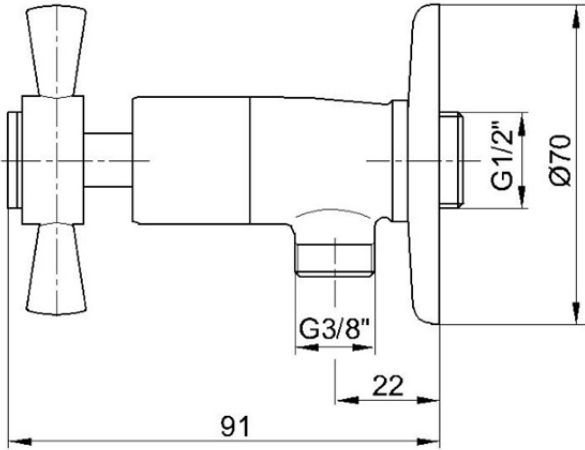

E.C.A. QUADRILLE STOP TAP

Product Description

Product Number	102111079EX
Product Name	Stop Tap
EAN Barcode	8693261065202

Technical Specification

Cartridge Type	G 1/2" 180° Ceramic Headwork Group
Min. Water Pressure	0,5 bar
Max. Water Pressure	10 bars
Recommended Water Pressure	3 bars
Inlet Water Temperature	5°C - 65°C
Supply Connection	G 1/2" Thread
Finishing	Chrome
Body Material	Brass