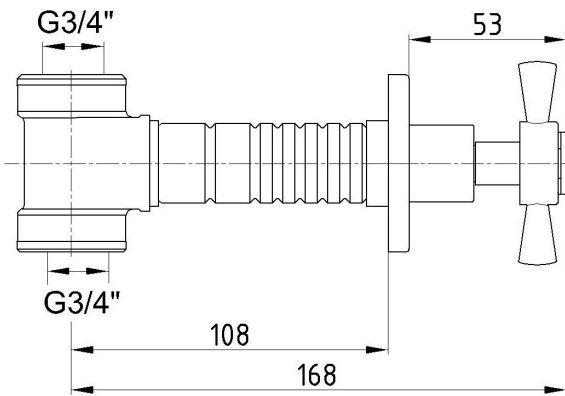

E.C.A. QUADRILLE STOP VALVE

Product Description

| | |
|----------------|---------------|
| Product Number | 102151016EX |
| Product Name | Stop Valve |
| EAN Barcode | 8693261062768 |

Technical Specification

| | |
|----------------------------|-----------------------------------|
| Cartridge Type | G 3/4" 90° Ceramic Headwork Group |
| Min. Water Pressure | 0,5 bar |
| Max. Water Pressure | 10 bars |
| Recommended Water Pressure | 3 bars |
| Inlet Water Temperature | 5°C - 65°C |
| Supply Connection | G 3/4" Threads |
| Finishing | Chrome |
| Body Material | Brass |