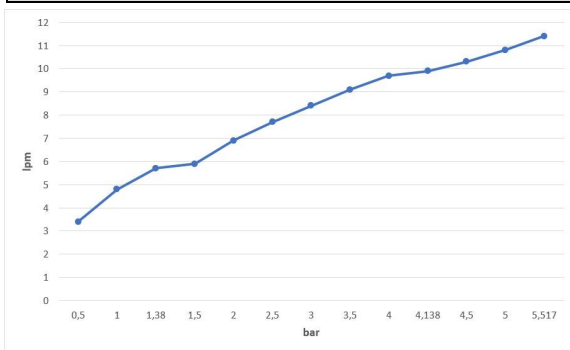

## E.C.A. STAR TALL TYPE BASIN MIXER

Flow Rate Chart

January 2021

We reserve the right to alter product specification and colors and to make technical modifications without prior notice.

[www.ECA.com.tr](http://www.ECA.com.tr)