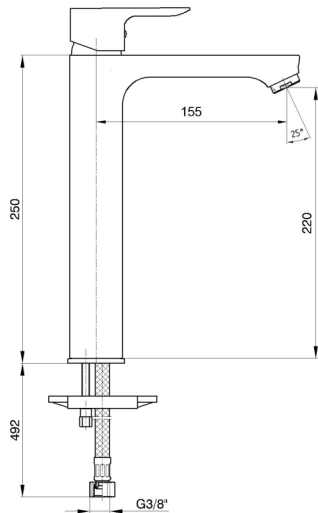

## E.C.A. STAR TALL TYPE BASIN MIXER

Flow Rate Chart

January 2021

We reserve the right to alter product specification and colors and to make technical modifications without prior notice.

[www.ECA.com.tr](http://www.ECA.com.tr)