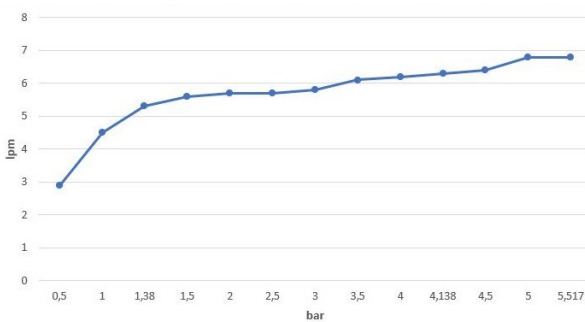

E.C.A. TIERA MEDIUM TYPE BASIN MIXER

Flow Rate Chart

Product Description

Product Number	102188003EX
Product Name	Basin Mixer without Waste Set
EAN Barcode	8693261059409

Technical Specification

Aerator	Neoperl Slim Air PCA
Cartridge Type	Ø35 mm Ceramic Cartridge
Min. Water Pressure	0,5 bar
Max. Water Pressure	10 bars
Recommended Water Pressure	3 bars
Nominal Flow Rate @3bars	5,8 l/m
Inlet Water Temperature	5°C - 65°C
Supply Connection	600 mm G 3/8" Flexible Connection Hoses
Finishing	Chrome
Body Material	Brass