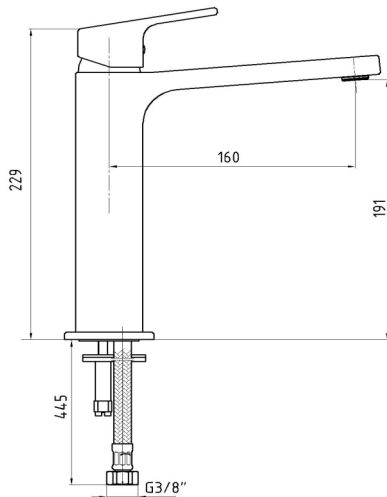

E.C.A. TIERA MEDIUM TYPE BASIN MIXER

Flow Rate Chart

Product Description

Product Number	102188003EX
Product Name	Basin Mixer without Waste Set
EAN Barcode	8693261059409

Technical Specification

Aerator	Neoperl Slim Air PCA
Cartridge Type	Ø35 mm Ceramic Cartridge
Min. Water Pressure	0,5 bar
Max. Water Pressure	10 bars
Recommended Water Pressure	3 bars
Nominal Flow Rate @3bars	5,8 l/m
Inlet Water Temperature	5°C - 65°C
Supply Connection	600 mm G 3/8" Flexible Connection Hoses
Finishing	Chrome
Body Material	Brass

Product Variants

102188003STEX	Basin Mixer Water Saving 5 l/m
102188013EX	Basin Mixer with Metal Pop-Up Waste Set
102188003xx	xx Localization Product Number

January 2021

We reserve the right to alter product specification and colors and to make technical modifications without prior notice.