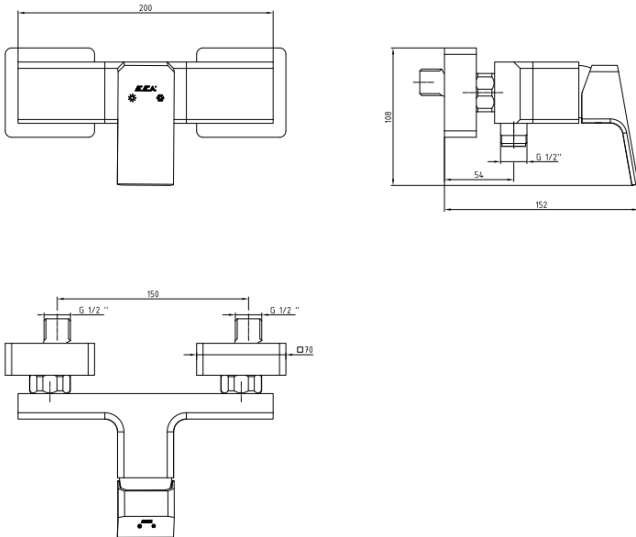

Product Description	
Product Number	102154024EX
Product Name	Shower Mixer
EAN Barcode	8693261059508

Technical Specification	
Cartridge Type	Ø35 mm Ceramic Cartridge
Min. Water Pressure	0,5 bar
Max. Water Pressure	10 bars
Recommended Water Pressure	3 bars
Nominal Flow Rate @3bars	15,6 l/m
Inlet Water Temperature	5°C - 65°C
Supply Connection	G 1/2" S-unions
Finishing	Chrome
Body Material	Brass

Product Variants	
102154024STEX	Shower Mixer Water Saving 8 l/m
102154024xx	xx Localization Product Number

Flow Rate Chart