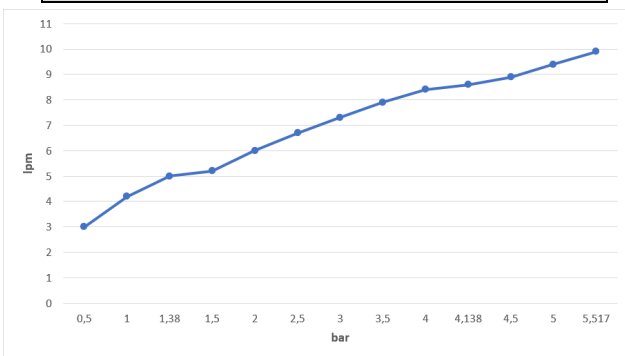

## E.C.A. LUNA HAND SHOWER SET

Product Description	
Product Number	102117341EX
Product Name	Single Function Hand Shower Set
EAN Barcode	8693261065684

Technical Specification	
Connection Hose	1,5 m Anti-twist Clamped Flexible Hose
Head Sizes of Hand Shower	Ø95 mm
Flow Regime	Single Flow Type
Min. Water Pressure	0,5 bar
Max. Water Pressure	10 bars
Recommended Water Pressure	3 bars
Nominal Flow Rate @3bars	7,3 l/m
Inlet Water Temperature	5°C - 65°C
Supply Connection	G 1/2" Thread
Finishing	Chrome
Body Material	Plastic

Product Variants	
102117341xx	xx Localization Product Number

**Flow Rate Chart**

January 2021

We reserve the right to alter product specification and colors and to make technical modifications without prior notice.