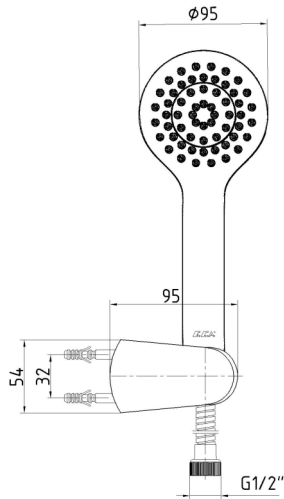

## E.C.A. LUNA HAND SHOWER SET

Product Description	
Product Number	102117341EX
Product Name	Single Function Hand Shower Set
EAN Barcode	8693261065684

Technical Specification	
Connection Hose	1,5 m Anti-twist Clamped Flexible Hose
Head Sizes of Hand Shower	Ø95 mm
Flow Regime	Single Flow Type
Min. Water Pressure	0,5 bar
Max. Water Pressure	10 bars
Recommended Water Pressure	3 bars
Nominal Flow Rate @3bars	7,3 l/m
Inlet Water Temperature	5°C - 65°C
Supply Connection	G 1/2" Thread
Finishing	Chrome
Body Material	Plastic

Product Variants	
102117341xx	xx Localization Product Number

**Flow Rate Chart**

January 2021

We reserve the right to alter product specification and colors and to make technical modifications without prior notice.