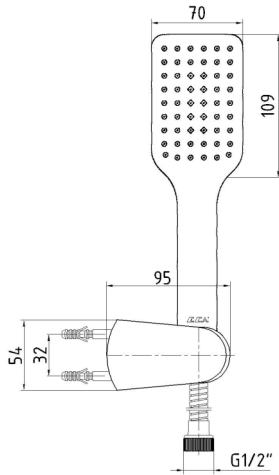

## E.C.A. TIERA HAND SHOWER SET

Product Description	
Product Number	102117342EX
Product Name	Single Function Hand Shower Set
EAN Barcode	8693261036448

Technical Specification	
Connection Hose	1,5 m Anti-twist Clamped Flexible Hose
Head Sizes of Hand Shower	70x105 mm
Flow Regime	Single Flow Type
Min. Water Pressure	0,5 bar
Max. Water Pressure	10 bars
Recommended Water Pressure	3 bars
Nominal Flow Rate @3bars	7,4 l/m
Inlet Water Temperature	5°C - 65°C
Supply Connection	G 1/2" Thread
Finishing	Chrome
Body Material	Plastic

Color Options	
102117342C1EX	Matt Black
102817342EX	Gold Effect

Product Variants	
102117356EX	Hand Shower Set with 1,75 m Anti-twist PVC Flexible Hose
102117342xx	xx Localization Product Number

**Flow Rate Chart**