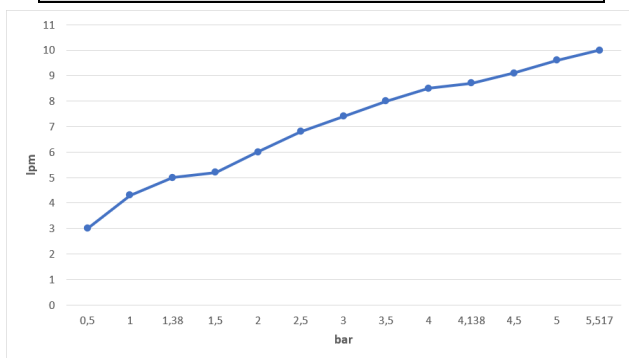

## E.C.A. TIERA HAND SHOWER SET

Product Description	
Product Number	102117342EX
Product Name	Single Function Hand Shower Set
EAN Barcode	8693261036448

Technical Specification	
Connection Hose	1,5 m Anti-twist Clamped Flexible Hose
Head Sizes of Hand Shower	70x105 mm
Flow Regime	Single Flow Type
Min. Water Pressure	0,5 bar
Max. Water Pressure	10 bars
Recommended Water Pressure	3 bars
Nominal Flow Rate @3bars	7,4 l/m
Inlet Water Temperature	5°C - 65°C
Supply Connection	G 1/2" Thread
Finishing	Chrome
Body Material	Plastic

Color Options	
102117342C1EX	Matt Black
102817342EX	Gold Effect

Product Variants	
102117356EX	Hand Shower Set with 1,75 m Anti-twist PVC Flexible Hose
102117342xx	xx Localization Product Number

**Flow Rate Chart**