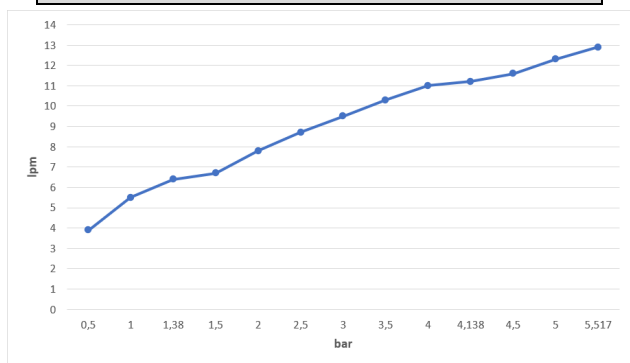

E.C.A. MINIMAL HAND SHOWER SET

Flow Rate Chart

January 2021

We reserve the right to alter product specification and colors and to make technical modifications without prior notice.

www.ECA.com.tr