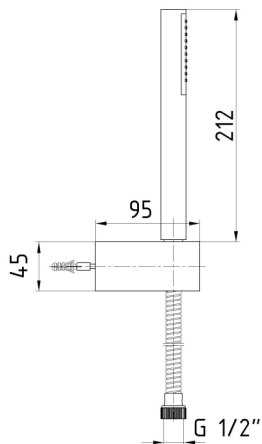

E.C.A. MINIMAL HAND SHOWER SET

Flow Rate Chart

January 2021

We reserve the right to alter product specification and colors and to make technical modifications without prior notice.

www.ECA.com.tr