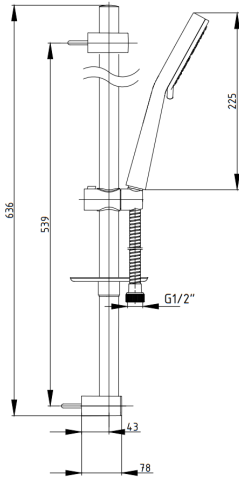

E.C.A. FIRAT SLIDING RAIL HAND SHOWER SET

Product Description

Product Number	102146006EX
Product Name	Three Functions Sliding Rail Hand Shower Set with Soap Holder
EAN Barcode	8693261036509

Technical Specification

Connection Hose	1,5 m Anti-twist Clamped Flexible Hose
Head Sizes of Hand Shower	Ø100 mm
Positioning of Hand Shower Set	Vertically Moveable Bar
Flow Regime	3 Different Flow Type Options
Flow Type Selection	Rotary Adjusting Water Outlet
Min. Water Pressure	0,5 bar
Max. Water Pressure	10 bars
Recommended Water Pressure	3 bars
Nominal Flow Rate @3bars	13,5 l/m
Inlet Water Temperature	5°C - 65°C
Supply Connection	G 1/2" Thread
Finishing	Chrome
Body Material	Brass & Plastic

Product Variants

102146009EX	Hand Shower Set with 1,75 m Anti-twist PVC Flexible Hose
102146006xx	xx Localization Product Number

Flow Rate Chart

January 2021

We reserve the right to alter product specification and colors and to make technical modifications without prior notice.