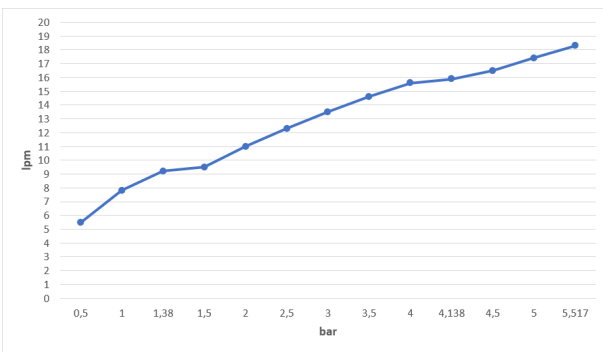

E.C.A. FIRAT SLIDING RAIL HAND SHOWER SET

Product Description

Product Number	102146006EX
Product Name	Three Functions Sliding Rail Hand Shower Set with Soap Holder
EAN Barcode	8693261036509

Technical Specification

Connection Hose	1,5 m Anti-twist Clamped Flexible Hose
Head Sizes of Hand Shower	Ø100 mm
Positioning of Hand Shower Set	Vertically Moveable Bar
Flow Regime	3 Different Flow Type Options
Flow Type Selection	Rotary Adjusting Water Outlet
Min. Water Pressure	0,5 bar
Max. Water Pressure	10 bars
Recommended Water Pressure	3 bars
Nominal Flow Rate @3bars	13,5 l/m
Inlet Water Temperature	5°C - 65°C
Supply Connection	G 1/2" Thread
Finishing	Chrome
Body Material	Brass & Plastic

Product Variants

102146009EX	Hand Shower Set with 1,75 m Anti-twist PVC Flexible Hose
102146006xx	xx Localization Product Number

Flow Rate Chart

January 2021

We reserve the right to alter product specification and colors and to make technical modifications without prior notice.