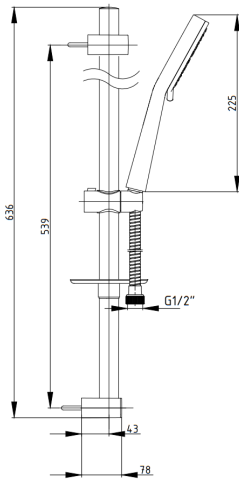

E.C.A. FIRAT SLIDING RAIL HAND SHOWER SET

Product Description

Product Number	102146009EX
Product Name	Three Functions Sliding Rail Hand Shower Set with Soap Holder
EAN Barcode	8693261068524

Technical Specification

Connection Hose	1,75 m Anti-twist PVC Flexible Hose
Head Sizes of Hand Shower	Ø100 mm
Positioning of Hand Shower Set	Vertically Moveable Bar
Flow Regime	3 Different Flow Type Options
Flow Type Selection	Rotary Adjusting Water Outlet
Min. Water Pressure	0,5 bar
Max. Water Pressure	10 bars
Recommended Water Pressure	3 bars
Nominal Flow Rate @3bars	13 l/m
Inlet Water Temperature	5°C - 65°C
Supply Connection	G 1/2" Thread
Finishing	Chrome
Body Material	Brass & Plastic

Product Variants

102146006EX	Hand Shower Set with 1,5 m Anti-twist Clamped Flexible Hose
102146009xx	xx Localization Product Number

Flow Rate Chart

January 2021

We reserve the right to alter product specification and colors and to make technical modifications without prior notice.