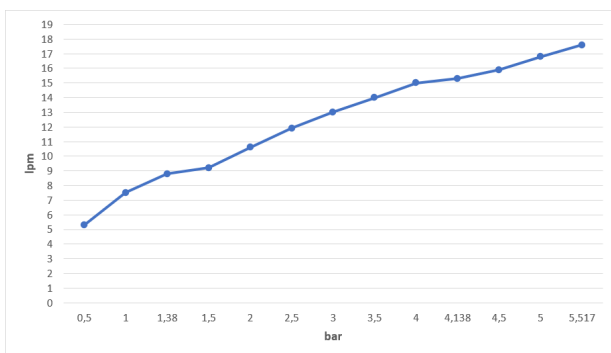

E.C.A. FIRAT SLIDING RAIL HAND SHOWER SET

Product Description

Product Number	102146009EX
Product Name	Three Functions Sliding Rail Hand Shower Set with Soap Holder
EAN Barcode	8693261068524

Technical Specification

Connection Hose	1,75 m Anti-twist PVC Flexible Hose
Head Sizes of Hand Shower	Ø100 mm
Positioning of Hand Shower Set	Vertically Moveable Bar
Flow Regime	3 Different Flow Type Options
Flow Type Selection	Rotary Adjusting Water Outlet
Min. Water Pressure	0,5 bar
Max. Water Pressure	10 bars
Recommended Water Pressure	3 bars
Nominal Flow Rate @3bars	13 l/m
Inlet Water Temperature	5°C - 65°C
Supply Connection	G 1/2" Thread
Finishing	Chrome
Body Material	Brass & Plastic

Product Variants

102146006EX	Hand Shower Set with 1,5 m Anti-twist Clamped Flexible Hose
102146009xx	xx Localization Product Number

Flow Rate Chart

January 2021

We reserve the right to alter product specification and colors and to make technical modifications without prior notice.