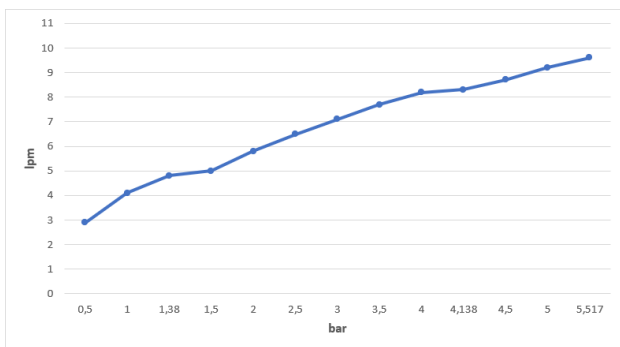

E.C.A. NATURA SHOWER MIXER

Product Description	
Product Number	402154004EX
Product Name	Shower Mixer
EAN Barcode	8693261070503

Technical Specification	
Cartridge Type	Ø35 mm Ceramic Cartridge
Min. Water Pressure	0,5 bar
Max. Water Pressure	10 bars
Recommended Water Pressure	3 bars
Nominal Flow Rate @3bars	7,1 l/m
Inlet Water Temperature	5°C - 65°C
Supply Connection	G 1/2" S-Unions
Finishing	Chrome
Body Material	Brass

Product Variants	
402154004xx	xx Localization Product Number

Flow Rate Chart

January 2021

We reserve the right to alter product specification and colors and to make technical modifications without prior notice.