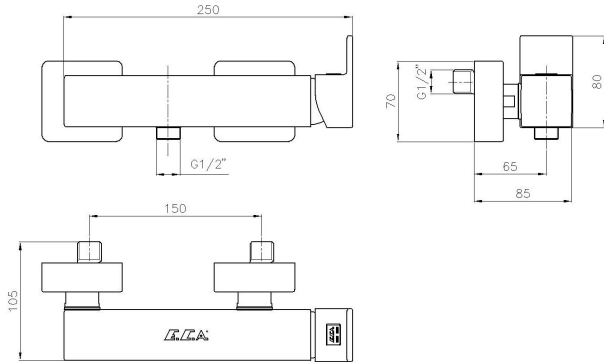

E.C.A. NATURA SHOWER MIXER

Product Description	
Product Number	402154004EX
Product Name	Shower Mixer
EAN Barcode	8693261070503

Technical Specification	
Cartridge Type	Ø35 mm Ceramic Cartridge
Min. Water Pressure	0,5 bar
Max. Water Pressure	10 bars
Recommended Water Pressure	3 bars
Nominal Flow Rate @3bars	7,1 l/m
Inlet Water Temperature	5°C - 65°C
Supply Connection	G 1/2" S-Unions
Finishing	Chrome
Body Material	Brass

Product Variants	
402154004xx	xx Localization Product Number

Flow Rate Chart

January 2021

We reserve the right to alter product specification and colors and to make technical modifications without prior notice.