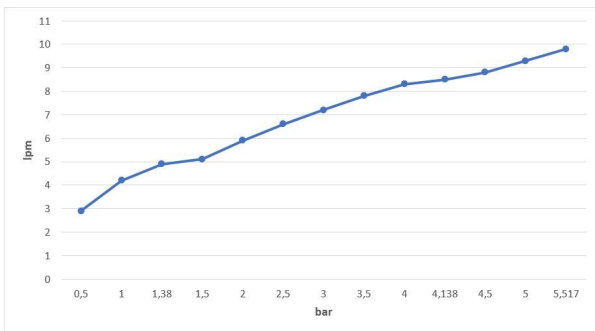

Flow Rate Chart

January 2021

We reserve the right to alter product specification and colors and to make technical modifications without prior notice.

www.ECA.com.tr