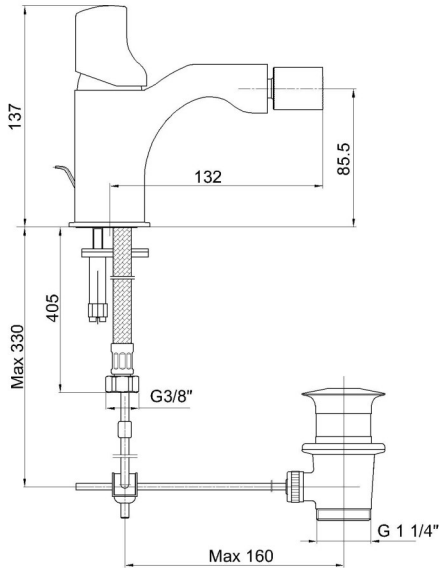

E.C.A. MYRA BIDET MIXER

Product Description	
Product Number	102110198HEX
Product Name	Bidet Mixer with Waste Set
EAN Barcode	8693261107889

Technical Specification	
Aerator	Neoperl Perlator HC
Cartridge Type	Ø35 mm Ceramic Cartridge
Min. Water Pressure	0,5 bar
Max. Water Pressure	10 bars
Recommended Water Pressure	3 bars
Nominal Flow Rate @3bars	7,2 l/m
Inlet Water Temperature	5°C - 65°C
Supply Connection	450 mm G 3/8" Flexible Connection Hoses
Finishing	Chrome with Hygiene Plating
Body Material	Brass

Color Options	
102110198C1EX	Matt Black
102110198C4EX	Matt White

Product Variants	
102110198HSTEX	Bidet Mixer Water Saving 5 l/m
102110198HEX	Bidet Mixer with Metal Pop-Up Waste Set
102110198Hxx	xx Localization Product Number