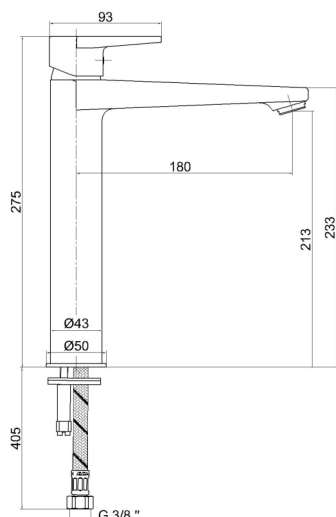

## E.C.A. DALIA TALL TYPE BASIN MIXER

Product Description	
Product Number	102188114EX
Product Name	Basin Mixer without Waste Set
EAN Barcode	8693261108640

Technical Specification	
Aerator	Neoperl Perlator HC
Cartridge Type	Ø35 mm Ceramic Cartridge
Min. Water Pressure	0,5 bar
Max. Water Pressure	10 bars
Recommended Water Pressure	3 bars
Nominal Flow Rate @3bars	7,8 l/m
Inlet Water Temperature	5°C - 65°C
Supply Connection	600 mm G 3/8" Flexible Connection Hoses
Finishing	Chrome
Body Material	Brass

Product Variants	
102188114STEX	Basin Mixer Water Saving 5 l/m
102188115EX	Basin Mixer with Metal Pop-Up Waste Set
102188114xx	xx Localization Product Number

**Flow Rate Chart**

January 2021

We reserve the right to alter product specification and colors and to make technical modifications without prior notice.