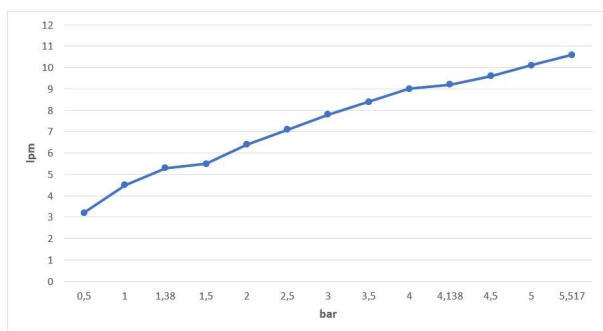

## E.C.A. DALIA TALL TYPE BASIN MIXER

Product Description	
Product Number	102188114EX
Product Name	Basin Mixer without Waste Set
EAN Barcode	8693261108640

Technical Specification	
Aerator	Neoperl Perlator HC
Cartridge Type	Ø35 mm Ceramic Cartridge
Min. Water Pressure	0,5 bar
Max. Water Pressure	10 bars
Recommended Water Pressure	3 bars
Nominal Flow Rate @3bars	7,8 l/m
Inlet Water Temperature	5°C - 65°C
Supply Connection	600 mm G 3/8" Flexible Connection Hoses
Finishing	Chrome
Body Material	Brass

Product Variants	
102188114STEX	Basin Mixer Water Saving 5 l/m
102188115EX	Basin Mixer with Metal Pop-Up Waste Set
102188114xx	xx Localization Product Number

**Flow Rate Chart**

January 2021

We reserve the right to alter product specification and colors and to make technical modifications without prior notice.