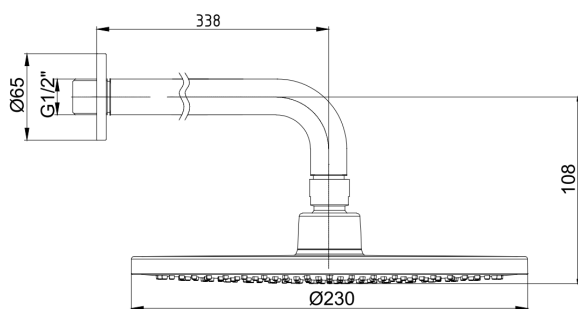

E.C.A. PURITY SHOWER HEAD

Product Description

Product Number	102145049EX
Product Name	Wall Mounted Shower Head
EAN Barcode	8693261106103

Technical Specification

Head Sizes of Shower Head	Ø230 mm
Flow Regime	Single Flow Type
Min. Water Pressure	0,5 bar
Max. Water Pressure	10 bars
Recommended Water Pressure	3 bars
Nominal Flow Rate @3bars	10 l/m
Inlet Water Temperature	5°C - 65°C
Supply Connection	G 1/2" Thread
Finishing	Chrome
Body Material	Metal Alloy & Plastic

Product Variants

102145049xx	xx Localization Product Number
-------------	--------------------------------

Flow Rate Chart

January 2021

We reserve the right to alter product specification and colors and to make technical modifications without prior notice.