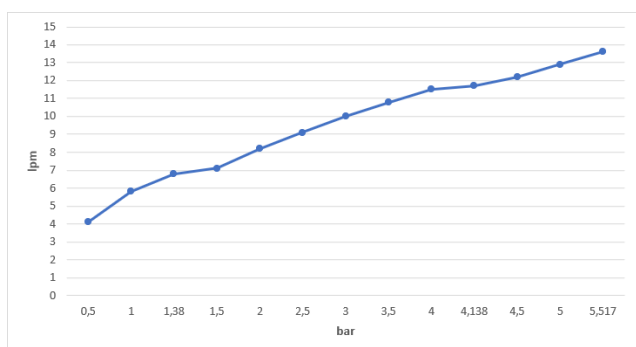

E.C.A. PURITY SHOWER HEAD

Product Description

Product Number	102145049EX
Product Name	Wall Mounted Shower Head
EAN Barcode	8693261106103

Technical Specification

Head Sizes of Shower Head	Ø230 mm
Flow Regime	Single Flow Type
Min. Water Pressure	0,5 bar
Max. Water Pressure	10 bars
Recommended Water Pressure	3 bars
Nominal Flow Rate @3bars	10 l/m
Inlet Water Temperature	5°C - 65°C
Supply Connection	G 1/2" Thread
Finishing	Chrome
Body Material	Metal Alloy & Plastic

Product Variants

102145049xx	xx Localization Product Number
-------------	--------------------------------

Flow Rate Chart

January 2021

We reserve the right to alter product specification and colors and to make technical modifications without prior notice.