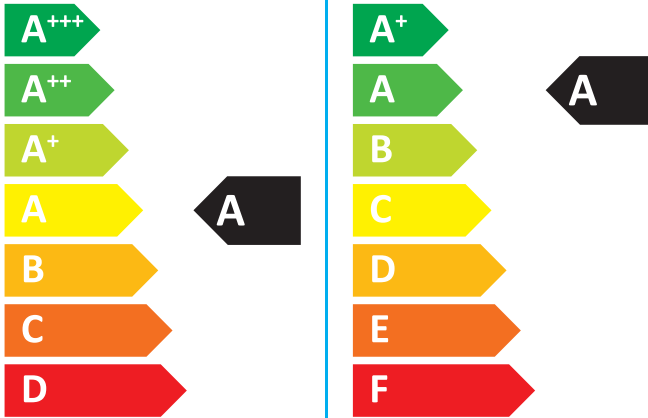

ENERG
енергия · ενεργεια

E.C.A.

CONFEO PREMIX 20 kW HM

46 dB

20
kW