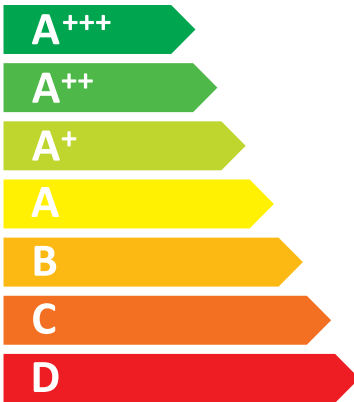

ENERG
енергия · ενέργεια

E.C.A.

CONFEO PREMIX 28 kW HST

49 dB

28 kW