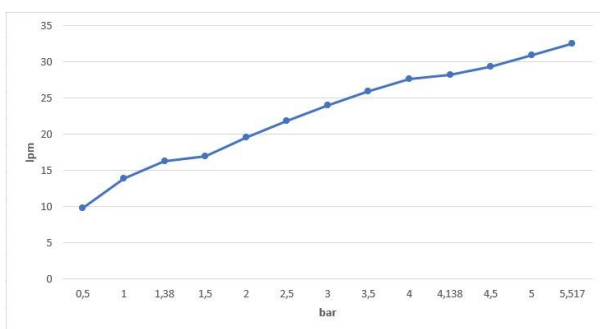

Flow Rate Chart