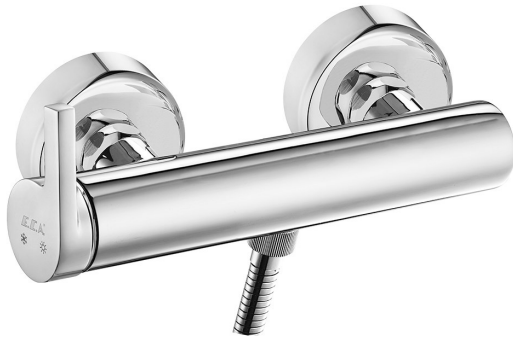

## E.C.A. ICON SHOWER MIXER

| Product Description |               |
|---------------------|---------------|
| Product Number      | 102154034HEX  |
| Product Name        | Shower Mixer  |
| EAN Barcode         | 8693261108428 |

| Technical Specification    |                             |
|----------------------------|-----------------------------|
| Cartridge Type             | Ø35 mm Ceramic Cartridge    |
| Min. Water Pressure        | 0,5 bar                     |
| Max. Water Pressure        | 10 bars                     |
| Recommended Water Pressure | 3 bars                      |
| Nominal Flow Rate @3bars   | 24 l/m                      |
| Inlet Water Temperature    | 5°C - 65°C                  |
| Supply Connection          | G 1/2" S-Unions             |
| Finishing                  | Chrome with Hygiene Plating |
| Body Material              | Brass                       |