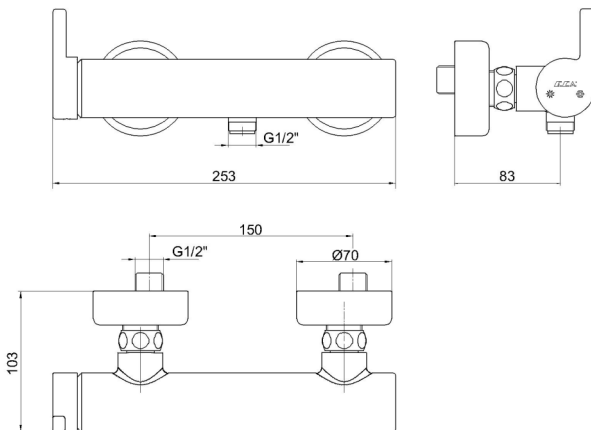

## E.C.A. ICON SHOWER MIXER

| Product Description |               |
|---------------------|---------------|
| Product Number      | 102154034HEX  |
| Product Name        | Shower Mixer  |
| EAN Barcode         | 8693261108428 |

| Technical Specification    |                             |
|----------------------------|-----------------------------|
| Cartridge Type             | Ø35 mm Ceramic Cartridge    |
| Min. Water Pressure        | 0,5 bar                     |
| Max. Water Pressure        | 10 bars                     |
| Recommended Water Pressure | 3 bars                      |
| Nominal Flow Rate @3bars   | 24 l/m                      |
| Inlet Water Temperature    | 5°C - 65°C                  |
| Supply Connection          | G 1/2" S-Unions             |
| Finishing                  | Chrome with Hygiene Plating |
| Body Material              | Brass                       |

| Product Variants |                                |
|------------------|--------------------------------|
| 102154034Hxx     | xx Localization Product Number |

**Flow Rate Chart**

January 2021

We reserve the right to alter product specification and colors and to make technical modifications without prior notice.