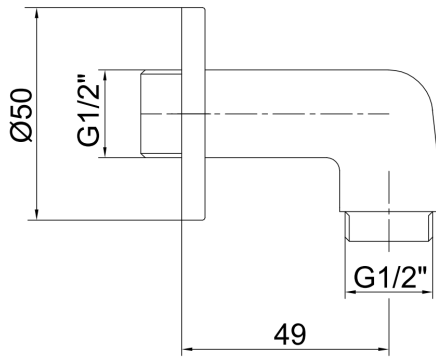

### Product Description

Product Number	102126370EX
Product Name	Standard Shower Outlet Elbow
EAN Barcode	8693261062607

### Technical Specification

Min. Water Pressure	0,5 bar
Max. Water Pressure	10 bars
Recommended Water Pressure	3 bars
Inlet Water Temperature	5°C - 65°C
Supply Connection	G 1/2" Thread
Shower Outlet Connection	G 1/2" Thread
Finishing	Chrome
Body Material	Brass