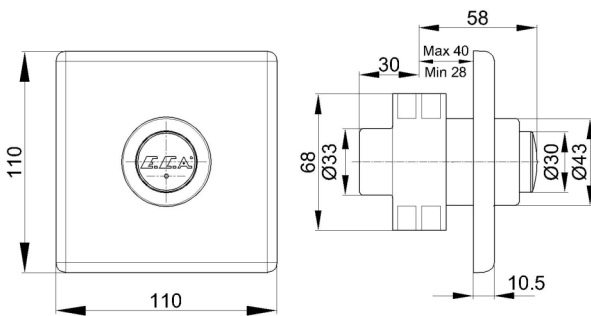

E.C.A. SELF CLOSING CONCEALED SHOWER TAP

Product Description	
Product Number	102102495EX
Product Name	Concealed Shower Tap
EAN Barcode	8693261122943

Technical Specification	
Cartridge Type	Ø30 mm Self-Closing Cartridge
Min. Water Pressure	0,5 bar
Max. Water Pressure	10 bars
Recommended Water Pressure	3 bars
Nominal Flow Rate @3bars	17,2 l/m
Inlet Water Temperature	5°C - 65°C
Supply Connection	G 1/2" Thread
Operating Time Interval	0-40 sec
Finishing	Chrome
Body Material	Brass

Product Variants	
102102495xx	xx Localization Product Number

Flow Rate Chart