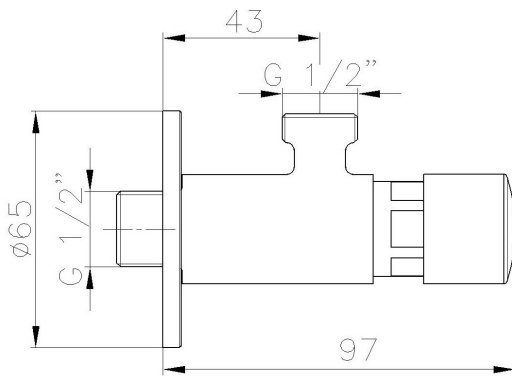

E.C.A. SELF CLOSING SHOWER TAP

Product Description

Product Number	102102496EX
Product Name	Shower Tap
EAN Barcode	8693261108367

Technical Specification

Cartridge Type	Ø30 mm Self-Closing Cartridge
Min. Water Pressure	0,5 bar
Max. Water Pressure	10 bars
Recommended Water Pressure	3 bars
Nominal Flow Rate @3bars	10,8 l/m
Inlet Water Temperature	5°C - 65°C
Supply Connection	G 1/2" Thread
Operating Time Interval	0-40 sec
Finishing	Chrome
Body Material	Brass

Product Variants

102102496xx	xx Localization Product Number
-------------	--------------------------------

Flow Rate Chart

January 2021

We reserve the right to alter product specification and colors and to make technical modifications without prior notice.