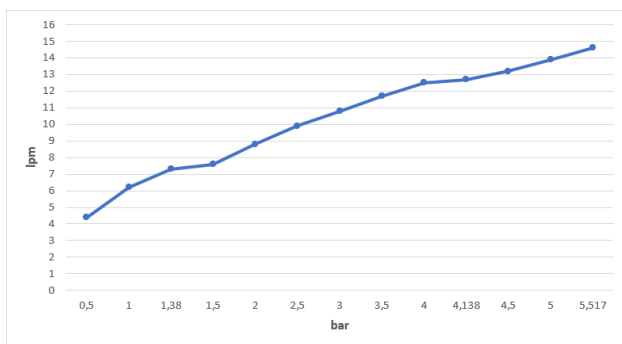

E.C.A. SELF CLOSING SHOWER TAP

Product Description

Product Number	102102496EX
Product Name	Shower Tap
EAN Barcode	8693261108367

Technical Specification

Cartridge Type	Ø30 mm Self-Closing Cartridge
Min. Water Pressure	0,5 bar
Max. Water Pressure	10 bars
Recommended Water Pressure	3 bars
Nominal Flow Rate @3bars	10,8 l/m
Inlet Water Temperature	5°C - 65°C
Supply Connection	G 1/2" Thread
Operating Time Interval	0-40 sec
Finishing	Chrome
Body Material	Brass

Product Variants

102102496xx	xx Localization Product Number
-------------	--------------------------------

Flow Rate Chart

January 2021

We reserve the right to alter product specification and colors and to make technical modifications without prior notice.