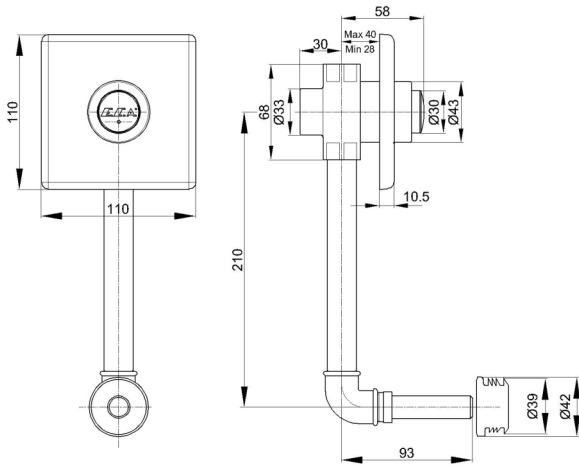

E.C.A. SELF CLOSING CONCEALED URINAL TAP

Product Description

Product Number	102111147EX
Product Name	Concealed Urinal Tap
EAN Barcode	8693261123629

Technical Specification

Cartridge Type	Ø30 mm Self-Closing Cartridge
Min. Water Pressure	0,5 bar
Max. Water Pressure	10 bars
Recommended Water Pressure	3 bars
Nominal Flow Rate @3bars	14,3 l/m
Inlet Water Temperature	5°C - 65°C
Supply Connection	G 1/2" Threads
Operating Time Interval	0-40 sec
Finishing	Chrome
Body Material	Brass

Product Variants

102111147xx	xx Localization Product Number
-------------	--------------------------------

Flow Rate Chart