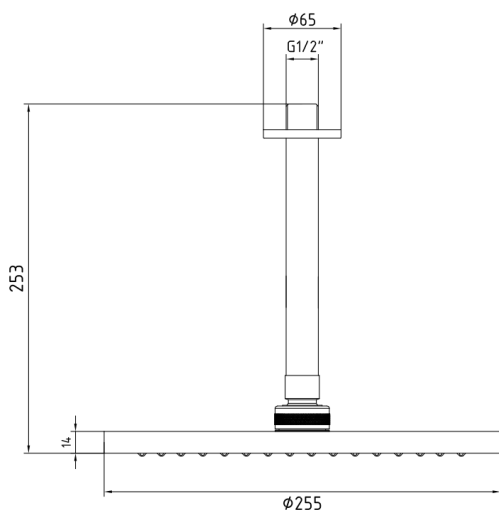

## E.C.A. MYRA SHOWER HEAD

### Product Description

Product Number	102145033EX
Product Name	Ceiling Mounted Shower Head
EAN Barcode	8693261058242

### Technical Specification

Head Sizes of Shower Head	Ø255 mm
Flow Regime	Single Flow Type
Min. Water Pressure	0,5 bar
Max. Water Pressure	10 bars
Recommended Water Pressure	3 bars
Nominal Flow Rate @3bars	7,7 l/m
Inlet Water Temperature	5°C - 65°C
Supply Connection	G 1/2" Thread
Finishing	Chrome
Body Material	Metal Alloy & Plastic