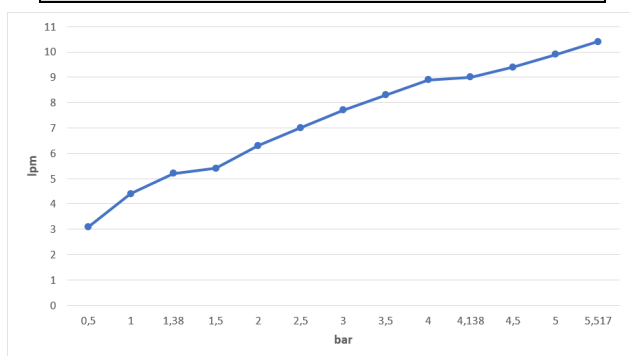

Flow Rate Chart

January 2021

We reserve the right to alter product specification and colors and to make technical modifications without prior notice.

www.ECA.com.tr