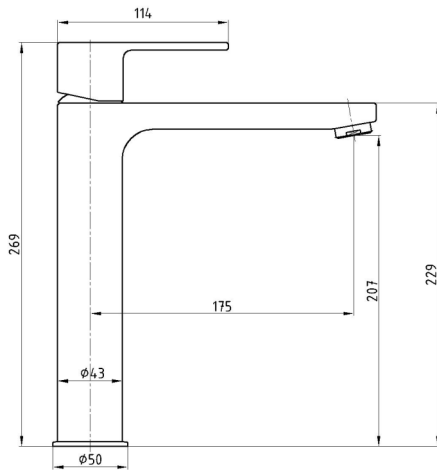

E.C.A. NITA TALL TYPE BASIN MIXER

Product Description

Product Number	102188035EX
Product Name	Basin Mixer without Waste Set
EAN Barcode	8693261058426

Technical Specification

Aerator	Neoperl Perlator HC
Cartridge Type	Ø35 mm Ceramic Cartridge
Min. Water Pressure	0,5 bar
Max. Water Pressure	10 bars
Recommended Water Pressure	3 bars
Nominal Flow Rate @3bars	7,2 l/m
Inlet Water Temperature	5°C - 65°C
Supply Connection	600 mm G 3/8" Flexible Connection Hoses
Finishing	Chrome
Body Material	Brass

Color Options

102188035C1EX	Matt Black
102188035C4EX	Matt White

Product Variants

102188035STEX	Basin Mixer Water Saving 5 l/m
102188048EX	Basin Mixer with Metal Pop-Up Waste Set
102188035xx	xx Localization Product Number