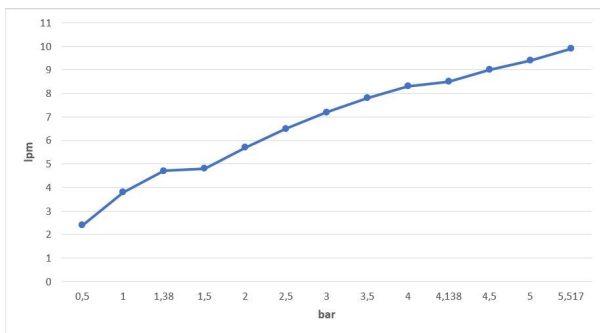

Flow Rate Chart

January 2021

We reserve the right to alter product specification and colors and to make technical modifications without prior notice.

www.ECA.com.tr