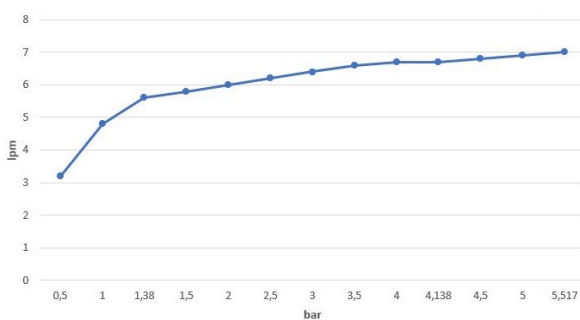

## E.C.A. TIERA TALL TYPE BASIN MIXER

Product Description	
Product Number	102188002EX
Product Name	Basin Mixer without Waste Set
EAN Barcode	8693261058389

Technical Specification	
Aerator	Neoperl Slim Air PCA
Cartridge Type	Ø35 mm Ceramic Cartridge
Min. Water Pressure	0,5 bar
Max. Water Pressure	10 bars
Recommended Water Pressure	3 bars
Nominal Flow Rate @3bars	6,4 l/m
Inlet Water Temperature	5°C - 65°C
Supply Connection	600 mm G 3/8" Flexible Connection Hoses
Finishing	Chrome
Body Material	Brass

Product Variants	
102188002STEX	Basin Mixer Water Saving 5 l/m
102188014EX	Basin Mixer with Metal Pop-Up Waste Set
102188002xx	xx Localization Product Number

**Flow Rate Chart**

January 2021

We reserve the right to alter product specification and colors and to make technical modifications without prior notice.