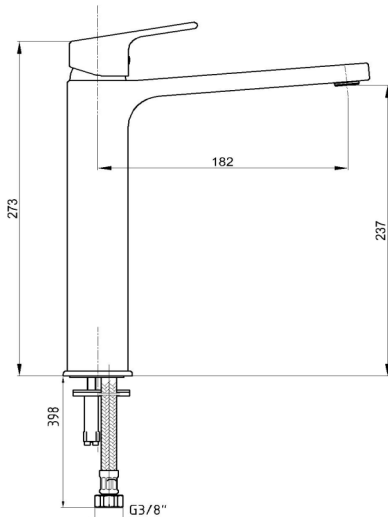

## E.C.A. TIERA TALL TYPE BASIN MIXER

Product Description	
Product Number	102188002EX
Product Name	Basin Mixer without Waste Set
EAN Barcode	8693261058389

Technical Specification	
Aerator	Neoperl Slim Air PCA
Cartridge Type	Ø35 mm Ceramic Cartridge
Min. Water Pressure	0,5 bar
Max. Water Pressure	10 bars
Recommended Water Pressure	3 bars
Nominal Flow Rate @3bars	6,4 l/m
Inlet Water Temperature	5°C - 65°C
Supply Connection	600 mm G 3/8" Flexible Connection Hoses
Finishing	Chrome
Body Material	Brass

Product Variants	
102188002STEX	Basin Mixer Water Saving 5 l/m
102188014EX	Basin Mixer with Metal Pop-Up Waste Set
102188002xx	xx Localization Product Number

**Flow Rate Chart**

January 2021

We reserve the right to alter product specification and colors and to make technical modifications without prior notice.