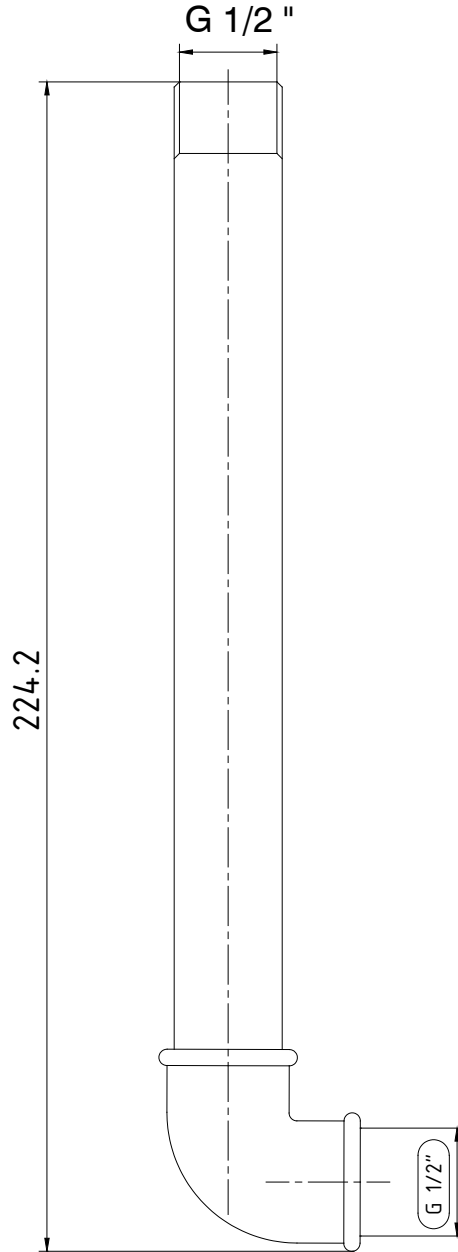

ANKASTRE BANYO VE DUŐ BATARYALARI CONCEALED BATH AND SHOWER MIXERS

E.C.A.®

Ürün Kodu : 101026450 - Ankaſtre Banyo Bataryası Sıva Altı Boru Grubu (İhracat Kodu: 101026450EX)
Product Code: 101026450 - Concealed Bath Mixer Flush Mounted Pipe Group (Export Code: 101026450EX)
*Localization product codes are available.