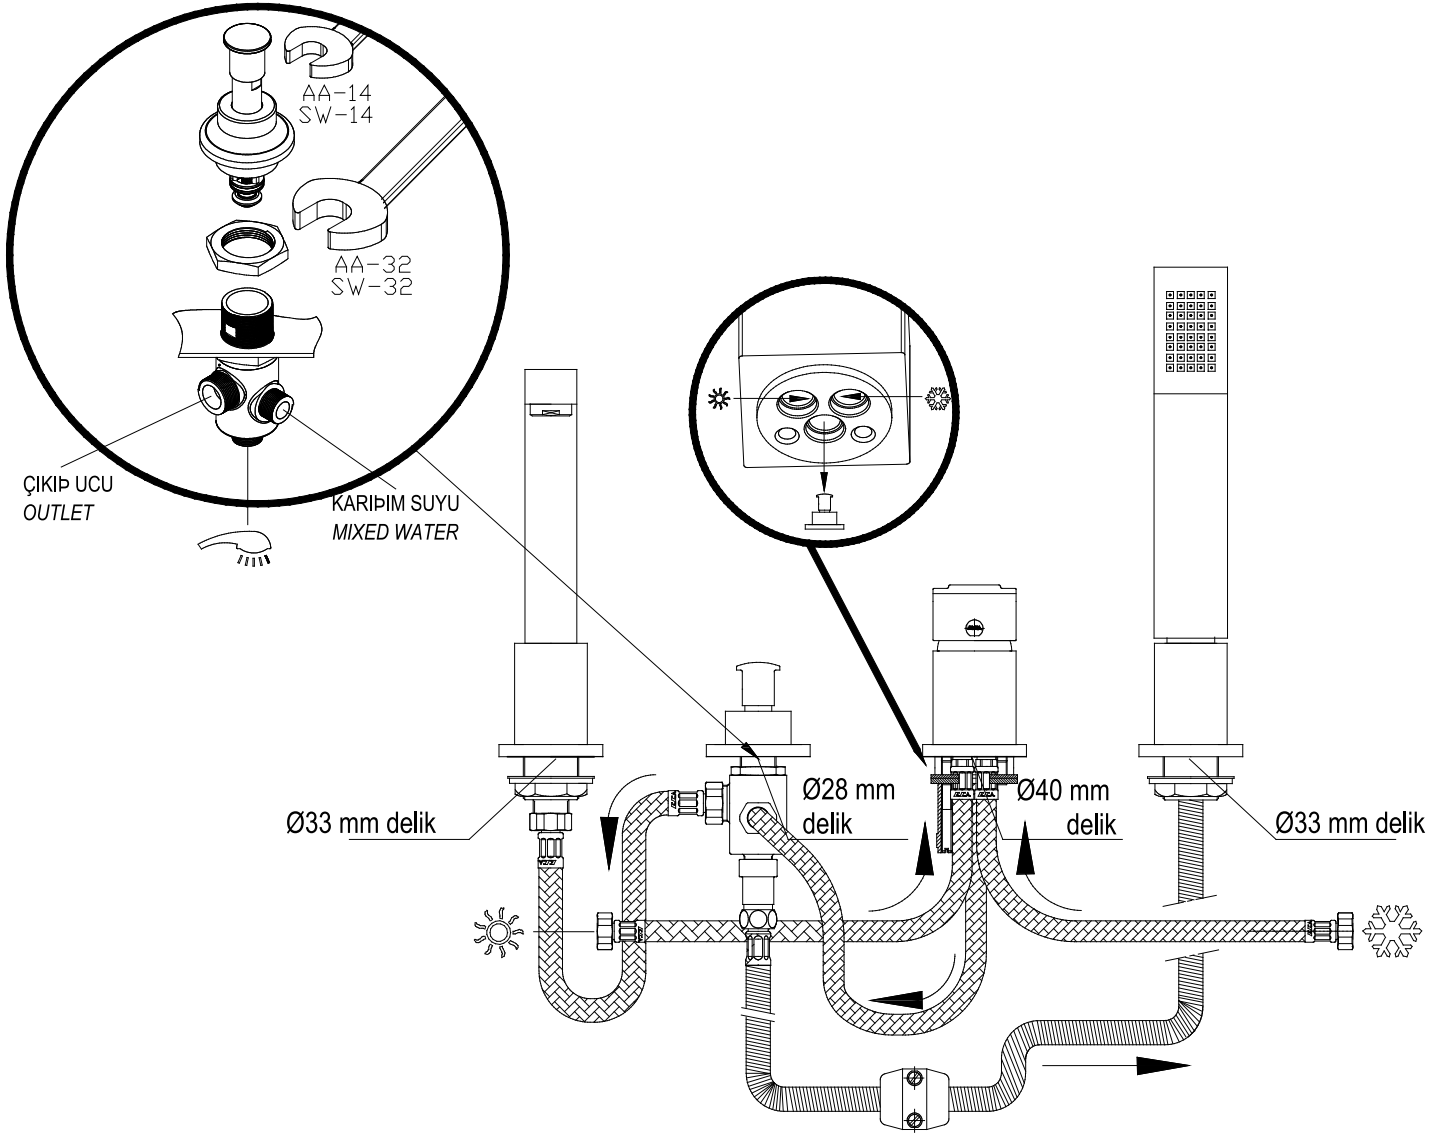

# KÜVET BATARYALARI BATHTUB MIXERS

E.C.A.®

Ürün Kodu : 102101056 - ELEGANT Ankastr Küvet Bataryası

Product Code : 102101056 - ELEGANT Concealed Bathtub Mixer

\*This product is for domestic sales only.

Ocak 2021 / January 2021