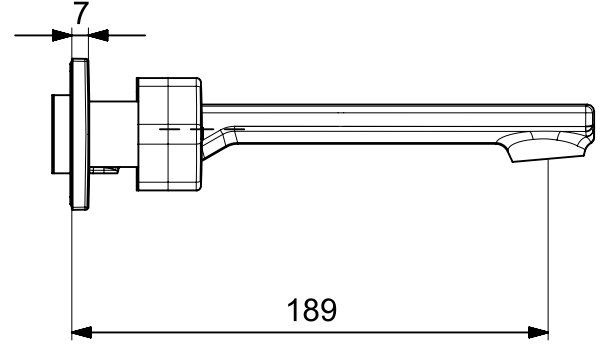

ANKASTRE LAVABO BATARYALARI CONCEALED BASIN MIXERS

Ürün Kodu : 102106666C1 / 102106666C1ST - ROYAL Ankastrre Lavabo Bataryası - Mat Siyah (İhracat Kodu: 102106666C1EX / 102106666C1STEX)

Product Code: 102106666C1 / 102106666C1ST - ROYAL Concealed Basin Mixer - Matt Black (Export Code: 102106666C1EX / 102106666C1STEX)

*Localization product codes are available.

Aralık 2023 / December 2023

www.eca.com.tr

E.C.A. önceden haber vermeksizin, ürünler ve ürünlerin teknik detaylarında değişiklik yapma hakkını saklı tutar.
We reserve the right to alter product specification and colors and to make technical modifications without prior notice.

Elginkan