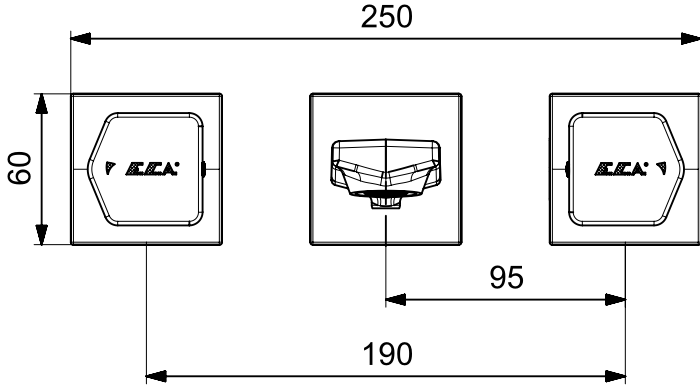

ANKASTRE LAVABO BATARYALARI CONCEALED BASIN MIXERS

Ürün Kodu : 102106666C1 / 102106666C1ST - ROYAL Ankastrre Lavabo Bataryası - Mat Siyah (İhracat Kodu: 102106666C1EX / 102106666C1STEX)

Product Code: 102106666C1 / 102106666C1ST - ROYAL Concealed Basin Mixer - Matt Black (Export Code: 102106666C1EX / 102106666C1STEX)

*Localization product codes are available.

Aralık 2023 / December 2023

www.eca.com.tr

E.C.A. önceden haber vermeksizin, ürünler ve ürünlerin teknik detaylarında değişiklik yapma hakkını saklı tutar.
We reserve the right to alter product specification and colors and to make technical modifications without prior notice.

Elginkan