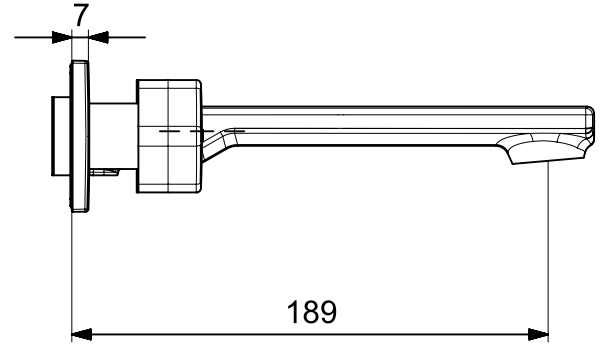

ANKASTRE LAVABO BATARYALARI CONCEALED BASIN MIXERS

Ürün Kodu : 102106666C1 / 102106666C1ST - ROYAL Ankastrre Lavabo Bataryası - Mat Siyah (İhracat Kodu: 102106666C1EX / 102106666C1STEX)

Product Code: 102106666C1 / 102106666C1ST - ROYAL Concealed Basin Mixer - Matt Black (Export Code: 102106666C1EX / 102106666C1STEX)

*Localization product codes are available.

Aralık 2023 / December 2023

www.eca.com.tr

E.C.A. önceden haber vermeksizin, ürünler ve ürünlerin teknik detaylarında değişiklik yapma hakkını saklı tutar.
We reserve the right to alter product specification and colors and to make technical modifications without prior notice.

Elginkan