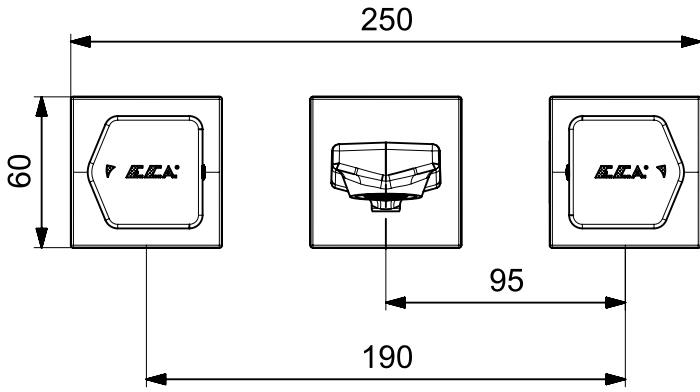

ANKASTRE LAVABO BATARYALARI CONCEALED BASIN MIXERS

Ürün Kodu : 102106666C1 / 102106666C1ST - ROYAL Ankastrre Lavabo Bataryası - Mat Siyah (İhracat Kodu: 102106666C1EX / 102106666C1STEX)

Product Code: 102106666C1 / 102106666C1ST - ROYAL Concealed Basin Mixer - Matt Black (Export Code: 102106666C1EX / 102106666C1STEX)

*Localization product codes are available.

Aralık 2023 / December 2023

www.eca.com.tr

E.C.A. önceden haber vermeksizin, ürünler ve ürünlerin teknik detaylarında değişiklik yapma hakkını saklı tutar.
We reserve the right to alter product specification and colors and to make technical modifications without prior notice.

Elginkan