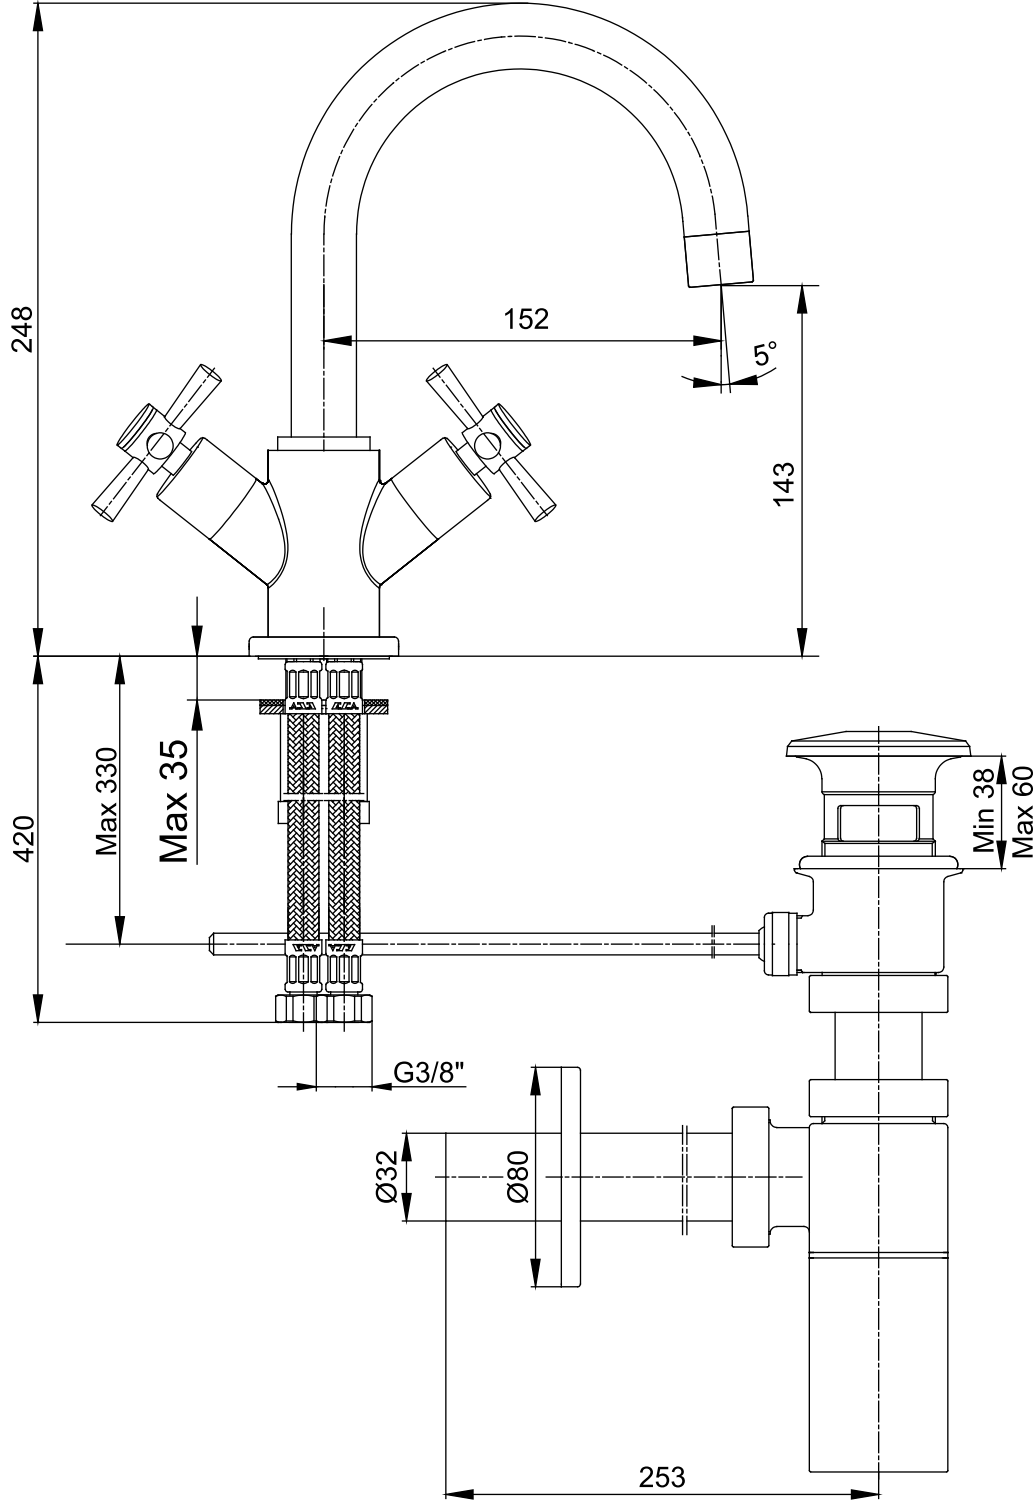

QUADRILLE

Ürün Kodu : 102108554 / 102108554ST - QUADRILLE Lavabo Bataryası - Kumandalı / Krom

Product Code: 102108554 / 102108554ST - QUADRILLE Basin Mixer with Pop-Up / Chrome

*This product is for domestic sales only.